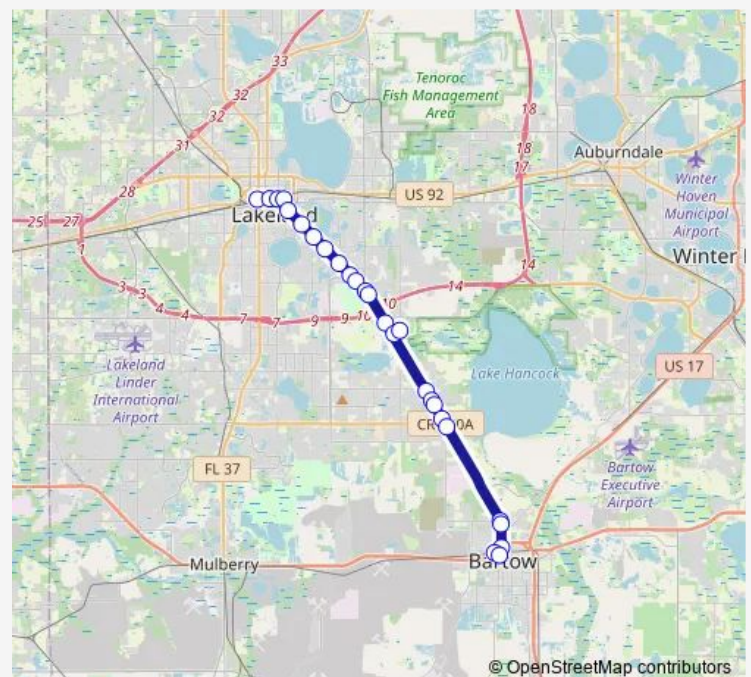

Bartow Rd & E F Griffin Rd

### Route schedule

Lkld Downtown Terminal — Polk County Courthouse

Monday 05:45-16:30

Tuesday 05:45-16:30

Wednesday 05:45-16:30

Thursday 05:45-16:30

Friday 05:45-16:30

Saturday —

### Route info

Direction: Lkld Downtown Terminal

Stops: 26

Trip Duration: 0 hour 39 min

Silver — Silver Line 22xl

Bartow Rd & Lyle Pkwy

Bartow Rd & W Ethelene St

N Broadway Ave & Polk St