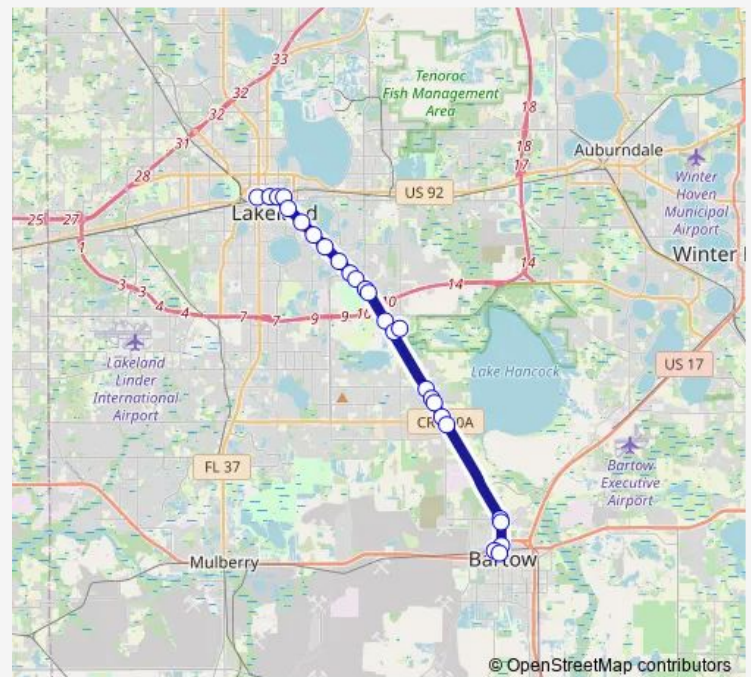

Bartow Rd & E F Griffin Rd

### Route schedule

Lkld Downtown Terminal — Polk County Courthouse

Monday 05:45-16:30

Tuesday 05:45-16:30

Wednesday 05:45-16:30

Thursday 05:45-16:30

Friday 05:45-16:30

Saturday —

### Route info

Direction: Lkld Downtown Terminal

Stops: 26

Trip Duration: 0 hour 36 min

Silver — Silver Line 22xl

Bartow Rd & Lyle Pkwy

Bartow Rd & W Ethelene St

N Broadway Ave & Polk St