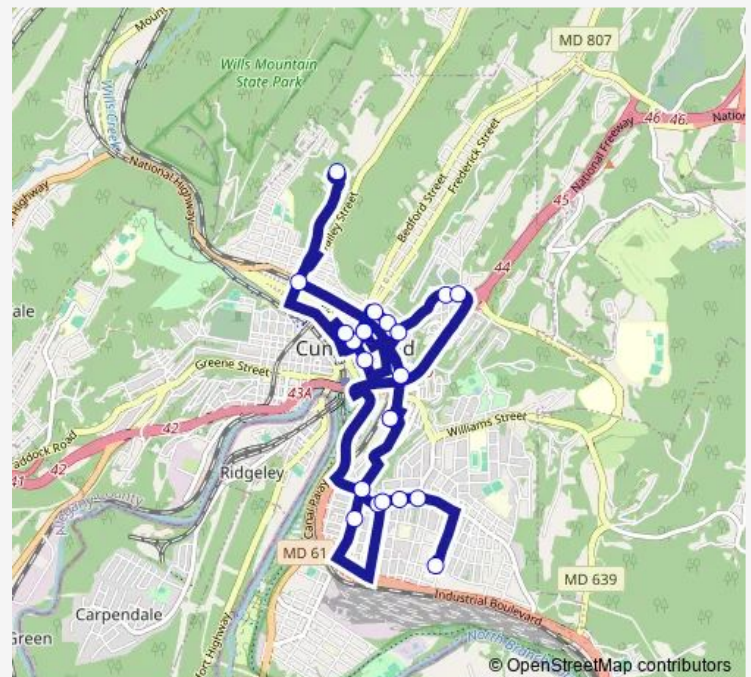

Peds After Five

Opposite D'Atri's Restaurant

State Police Barracks

Route schedule

Rose's — Rose's

Monday 06:30

Tuesday 06:30

Wednesday 06:30

Thursday 06:30

Friday 06:30

Saturday —

Sunday —

Route info

Direction: Rose's

Stops: 66

Trip Duration: 1 hour 30 min

Buffalo Wild Wings

Econo Lodge

Walmart Main Entrance

Walmart Grocery Entrance

Active Network, Inc

College Ave & Maple St

Broadway General Store

Broadway & Main St