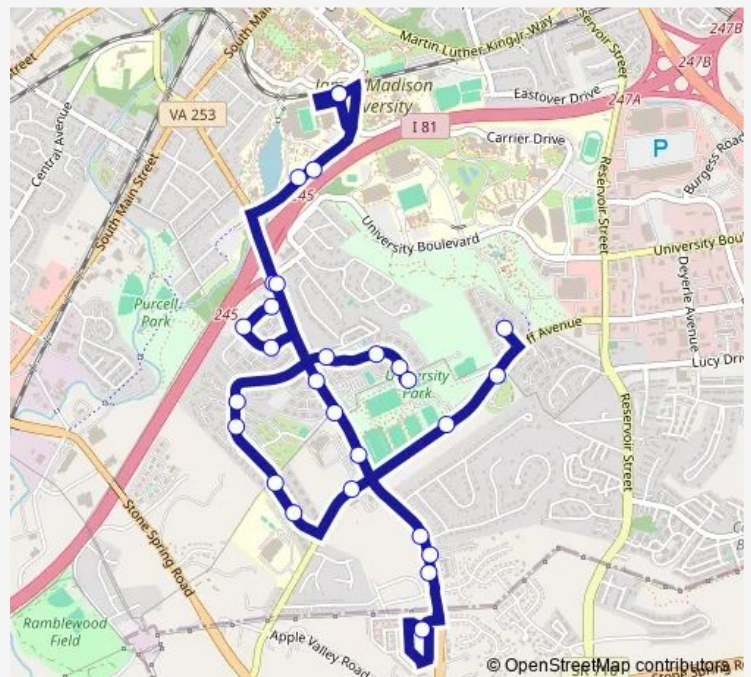

Route schedule

Godwin Transit Center — Godwin Transit Center

Monday 19:00-22:20

Tuesday 19:00-22:20

Wednesday 19:00-22:20

Thursday 19:00-22:20

Friday 19:00-22:20

Saturday —

Sunday —

Route info

Direction: Godwin Transit Center

Stops: 28

Trip Duration: 0 hour 27 min

Silver — JMU Silver (Saturday)

Devon Ln. @ 1174 The Harrison (Shelter)

Devon Ln. @ 1144 The Harrison (Shelter)

Devon Ln. @ Sentara Park

Devon Ln. @ 1239 The Harrison (Shelter)

Port Republic Rd. @ Royal Station

Bluestone Dr. across from Zane Showker

Godwin Transit Center

Direction

Godwin Transit Center — Godwin Transit Center

Route info

Direction: Godwin Transit Center

Stops: 28

Trip Duration: 0 hour 27 min

Devon Ln. @ 1239 The Harrison (Shelter)

Port Republic Rd. @ Royal Station

Bluestone Dr. across from Zane Showker

Godwin Transit Center