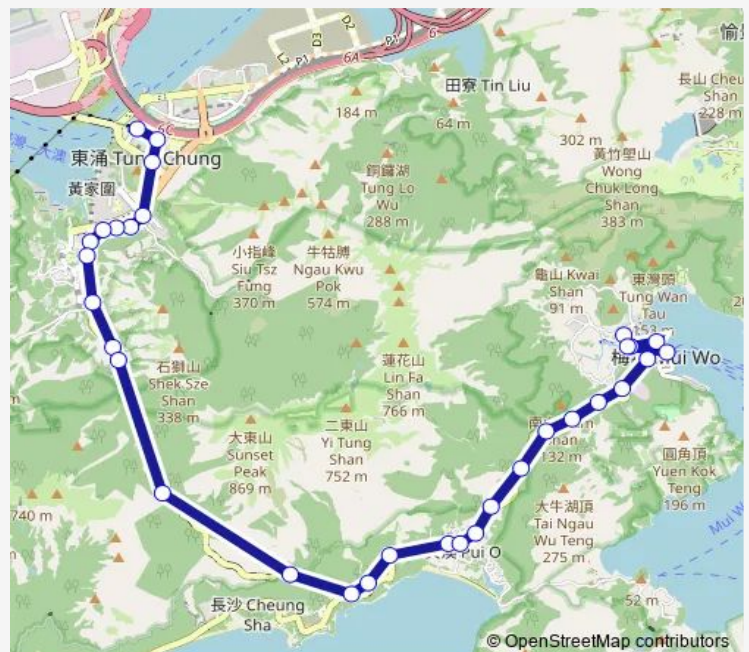

[Nlb] Ngau AU Yuen

[Nlb] SAN Shek WAN 3 1/4 Milestone

[Nlb] SAN Shek WAN Village

[Nlb] Ywca Sydney Leong Holiday Lodge

[Nlb] Tung Chung Road

Route schedule

[Nlb] MUI WO Ferry Pier — [Db] NON-Franchised BUS Loading AND Unloading Area OF Tung Chung Station BUS Terminus, TAT Tung Road[[Db] Tung Chung Station BUS Terminus[[Nlb] Tung Chung MTR Station[[Nlb] Tung Chung Station BUS Terminus

Monday 06:20-20:00

Tuesday 06:20-20:00

Wednesday 06:20-20:00

Thursday 06:20-20:00

Friday 06:20-20:00

Saturday 06:20-20:00

Sunday 07:20-19:50

Route info

Direction: [Nlb] MUI WO Ferry Pier

Stops: 35

Trip Duration: 0 hour 50 min

[Nlb] Cheung SHA Catchwater

[Nlb] PAK Kung Au

[Nlb] Tung Chung AU Management Centre

[Nlb] Cemetery Area NO. 18

[Nlb] Shek MUN KAP Road