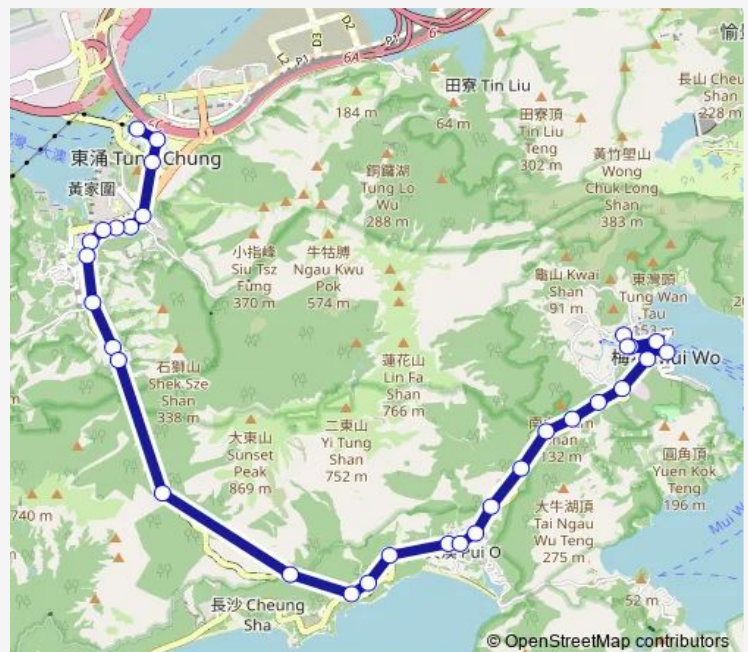

### Route info

Direction: [Nlb] MUI WO Ferry Pier

Stops: 35

Trip Duration: 0 hour 50 min

[Nlb] Cheung SHA Catchwater

[Nlb] PAK Kung Au

[Nlb] Tung Chung AU Management Centre

[Nlb] Cemetery Area NO. 18