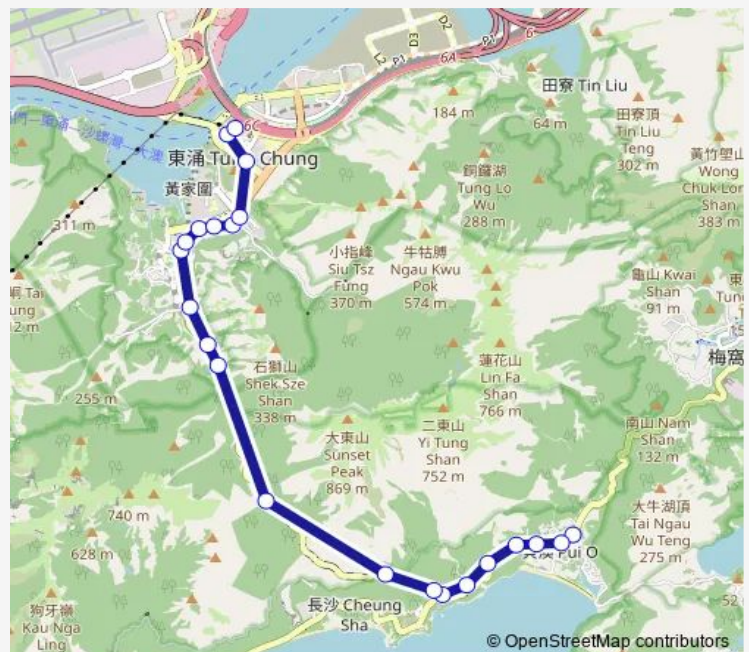

### Route schedule

[Nlb] LO WAI Tsuen — [Db] NON-Franchised BUS Loading AND Unloading Area OF Tung Chung Station BUS Terminus, TAT Tung Road|[Db] Tung Chung Station BUS Terminus|[Nlb] Tung Chung MTR Station|[Nlb] Tung Chung Station BUS Terminus

### Route info

Direction: [Nlb] LO WAI Tsuen

Stops: 22

Trip Duration: 0 hour 29 min

[Ctb] Tung Chung Fire Station, Shun Tung Road|[Lwb]  
Tung Chung Fire Station|[Nlb] Tung Chung Fire Station

[Ctb] Tung Chung Cable CAR Terminal, TAT Tung  
Road|[Lwb+Ctb] Tung Chung Cable CAR Termi-  
nal/<Br>Tung Chung Cable CAR Terminal, TAT Tung  
Road|[Lwb] Tung Chung Cable CAR Terminal|[Nlb] Tung  
Chung Cable CAR Terminal