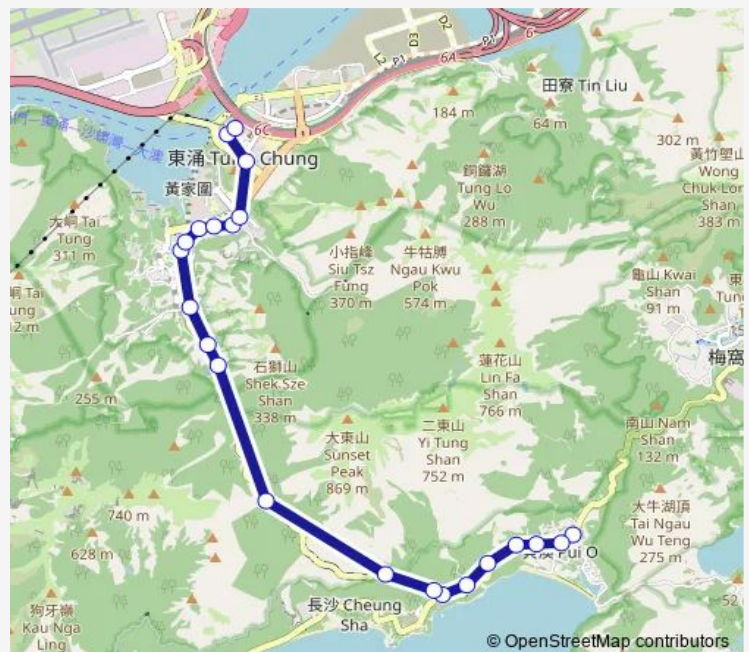

Monday 06:50-08:20

Tuesday 06:50-08:20

Wednesday 06:50-08:20

Thursday 06:50-08:20

Friday 06:50-08:20

Saturday —

Sunday —

Route info

Direction: [Nlb] LO WAI Tsuen

Stops: 22

Trip Duration: 0 hour 29 min

[Ctb] Tung Chung Fire Station, Shun Tung Road|[Lwb]
Tung Chung Fire Station|[Nlb] Tung Chung Fire Station

[Ctb] Tung Chung Cable CAR Terminal, TAT Tung
Road|[Lwb+Ctb] Tung Chung Cable CAR Termi-
nal/
Tung Chung Cable CAR Terminal, TAT Tung
Road|[Lwb] Tung Chung Cable CAR Terminal|[Nlb] Tung
Chung Cable CAR Terminal