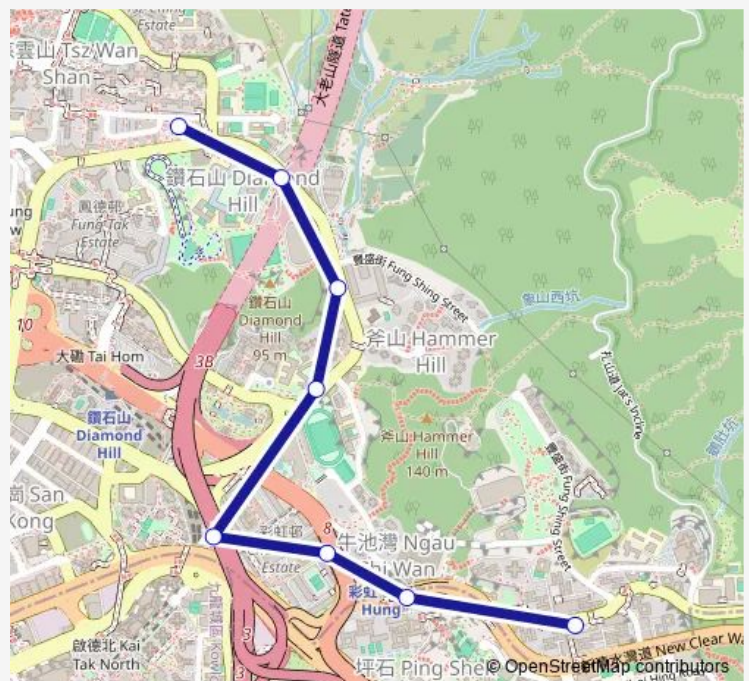

[Kmb+Ctb] PO Kong Village Road School Village /
 PO Kong Village Road School Village, PO Kong Village Road | [Kmb] PO Kong Village Road School Village

[Ctb] TSZ WAN Shan (South) | [Kmb] TSZ WAN Shan (South) BUS Terminus

Route schedule

[Kmb] Choi WAN BUS Terminus — [Ctb] TSZ WAN Shan (South) | [Kmb] TSZ WAN Shan (South) BUS Terminus

Monday	07:00-07:55
Tuesday	07:00-07:55
Wednesday	07:00-07:55
Thursday	07:00-07:55
Friday	07:00-07:55
Saturday	—
Sunday	—

Route info

Direction: [Kmb] Choi WAN BUS Terminus

Stops: 8

Trip Duration: 0 hour 18 min

■ 3M — Choi WAN - TSZ WAN Shan (South)

3M Bus time schedules and route maps are available in an offline PDF at busmaps.com. Use the busmaps.com website to see live bus times, train schedule or subway schedule, and step-by-step directions for all public transit in Fu Shan Estate