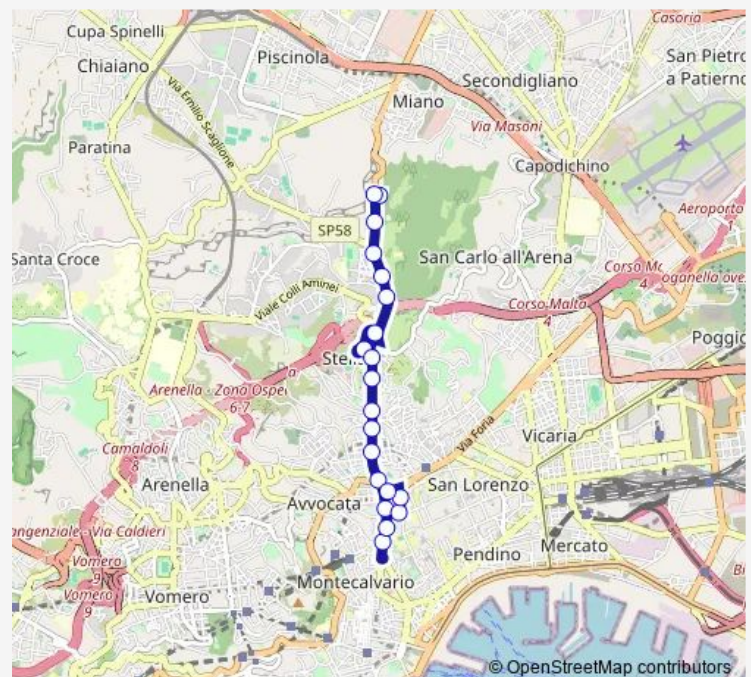

### Route schedule

Porta Miano — Museo Nazionale

Monday 06:00-20:02

Tuesday 06:00-20:02

Wednesday 06:00-20:02

Thursday 06:00-20:02

Friday 06:00-20:02

Saturday 06:10-19:52

### Route info

Direction: Porta Miano

Stops: 20

Trip Duration: 0 hour 40 min

3M