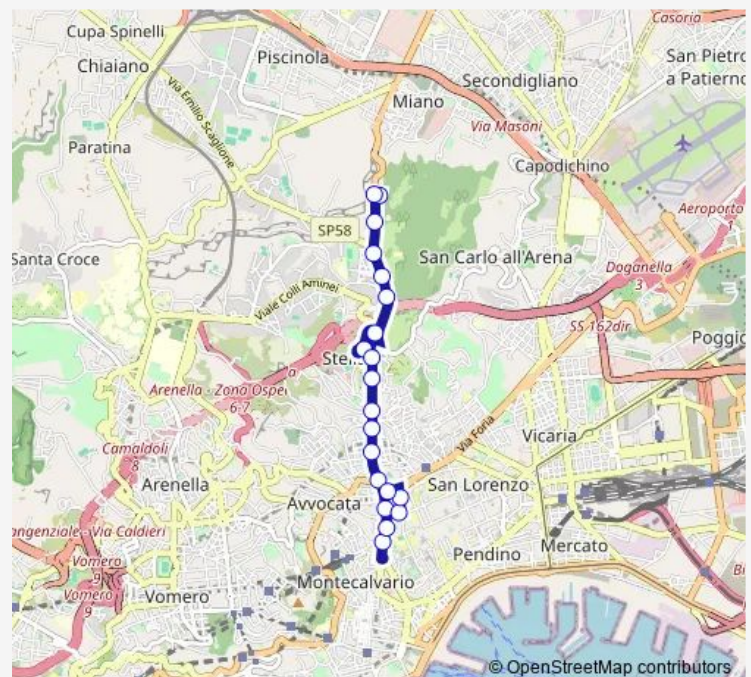

### Route schedule

Porta Miano — Museo Nazionale

Monday 06:00-20:02

Tuesday 06:00-20:02

Wednesday 06:00-20:02

Thursday 06:00-20:02

Friday 06:00-20:02

Saturday 06:10-19:52

### Route info

Direction: Porta Miano

Stops: 20

Trip Duration: 0 hour 31 min

3m

BusMaps