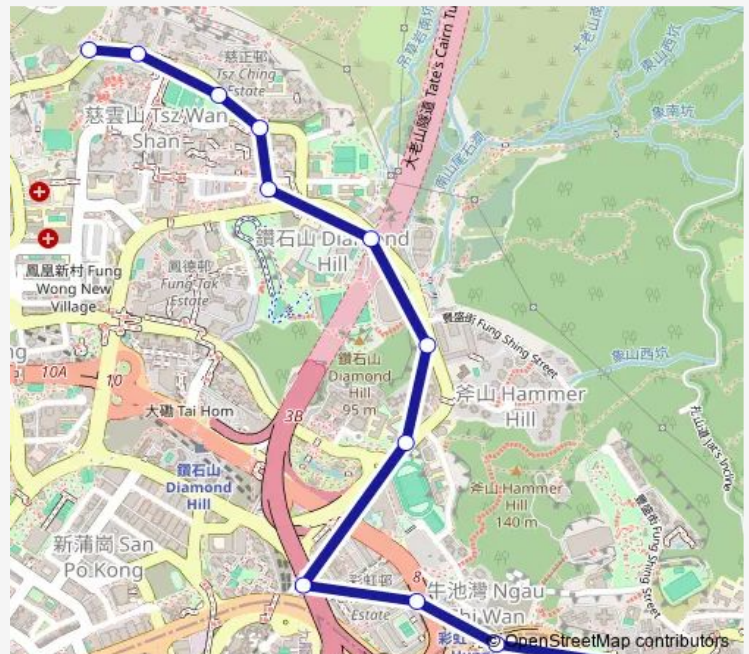

Route schedule

[Ctb] TSZ WAN Shan (North) [Kmb+Ctb] TSZ WAN Shan (North) BUS Terminus /
 Tsz WAN Shan (North) [Kmb] TSZ WAN Shan (North) BUS Terminus — [Kmb] Choi WAN BUS Terminus

Monday	05:50-18:50
Tuesday	05:50-18:50
Wednesday	05:50-18:50
Thursday	05:50-18:50
Friday	05:50-18:50
Saturday	05:50-18:50
Sunday	05:50-18:50

Route info

Direction: [Ctb] TSZ WAN Shan (North) [Kmb+Ctb] TSZ WAN Shan (North) BUS Terminus /
 Tsz WAN Shan (North) [Kmb] TSZ WAN Shan (North) BUS Terminus

Stops: 13

Trip Duration: 0 hour 18 min

[Kmb+Ctb] Choi WAN (Fung Shing Street) BUS Terminus/