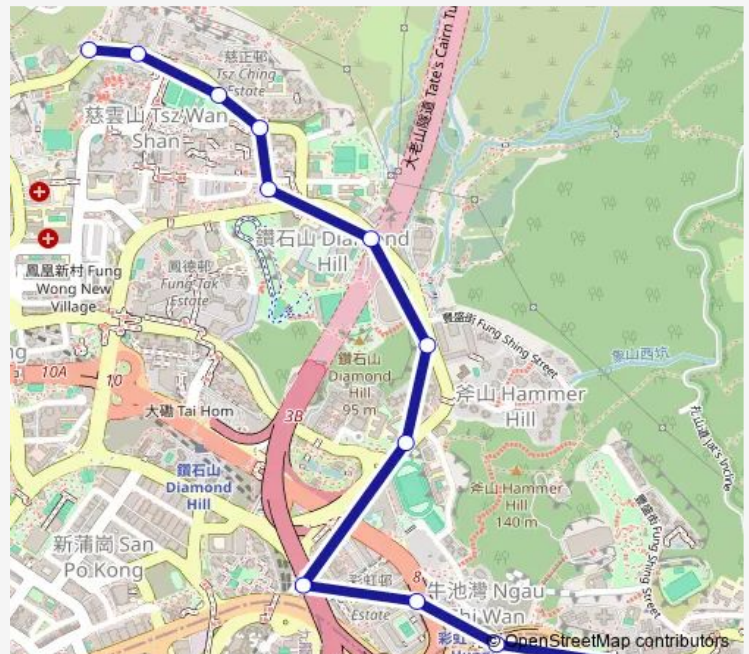

Route schedule

[Ctb] TSZ WAN Shan (North) → [Kmb+Ctb] TSZ WAN Shan (North) BUS Terminus /
 Tsz WAN Shan (North) → [Kmb] TSZ WAN Shan (North) BUS Terminus — [Kmb] Choi WAN BUS Terminus

Monday	05:50-18:50
Tuesday	05:50-18:50
Wednesday	05:50-18:50
Thursday	05:50-18:50
Friday	05:50-18:50
Saturday	05:50-18:50
Sunday	05:50-18:50

Route info

Direction: [Ctb] TSZ WAN Shan (North) → [Kmb+Ctb] TSZ WAN Shan (North) BUS Terminus /
 Tsz WAN Shan (North) → [Kmb] TSZ WAN Shan (North) BUS Terminus

Stops: 13

Trip Duration: 0 hour 20 min

3M — TSZ WAN Shan (North) - Choi Wan