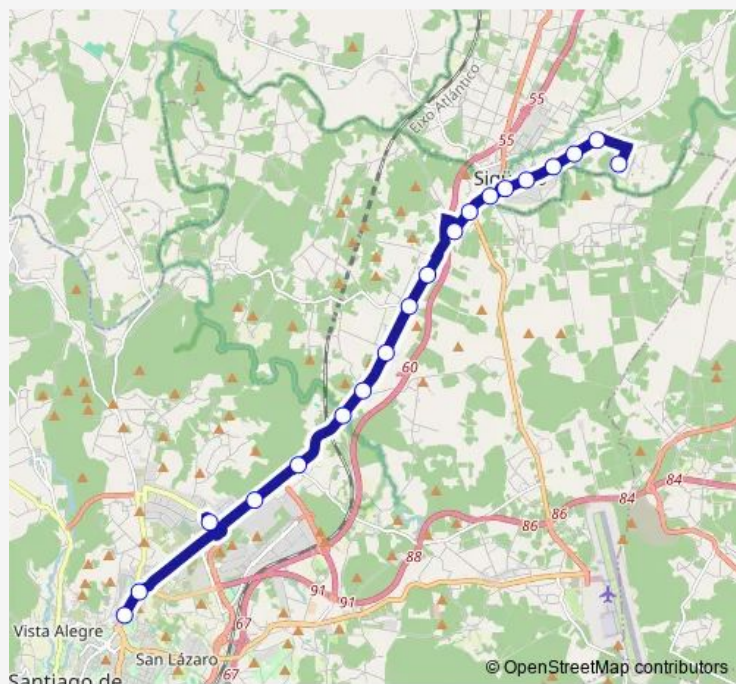

### Route schedule

Porto Avieira — Salgueiriños

Monday —

Tuesday 15:50

Wednesday —

Thursday —

Friday —

Saturday —

### Route info

Direction: Porto Avieira

Stops: 19

Trip Duration: 0 hour 28 min

Xg800003 — Porto Avieira - Salgueiriños

**Direction**

Salgueiriños — Porto Avieira

19 stops

## Route schedule

Salgueiriños — Porto Avieira

Monday 14:00

Tuesday 14:00-18:00

Wednesday 14:00

Thursday 14:00

Friday 14:00

Saturday —