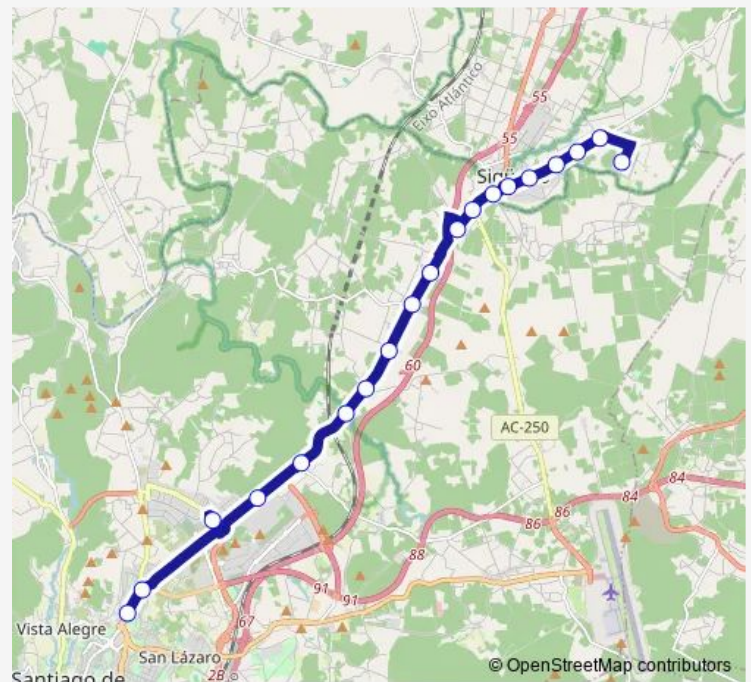

Saturday —

Sunday —

Route info

Direction: Porto Avieira

Stops: 19

Trip Duration: 0 hour 28 min

XG800003 — Porto Avieira - Salgueiriños

Direction

Salgueiriños — Porto Avieira

19 stops

[Open route schedule](#)

Salgueiriños

Meixonfrío

N-550(Polígono Do Tambre)

Finsa

Formaris

Monday 14:00

Tuesday 14:00-18:00

Wednesday 14:00

Thursday —

Friday 14:00

Saturday —

Sunday —

Route info