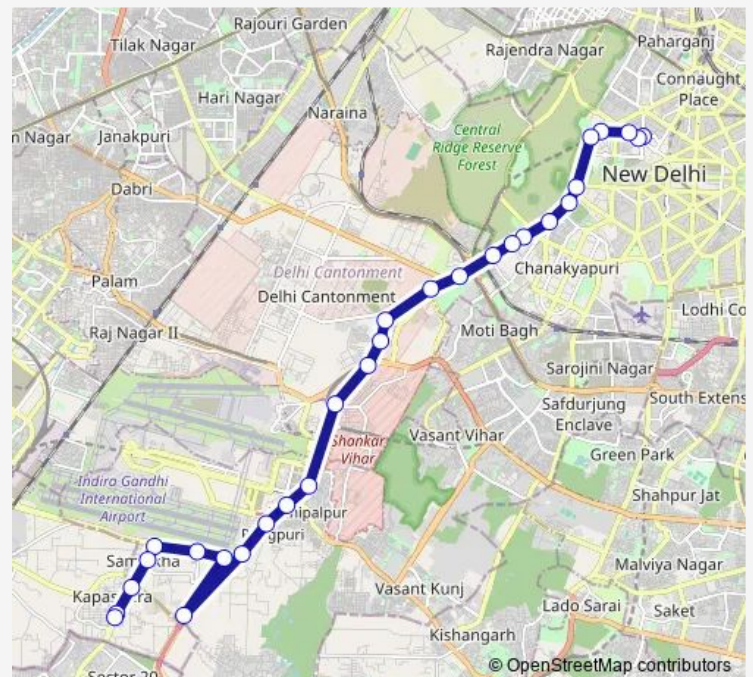

Thursday 05:33-22:33

Friday 05:33-22:33

Saturday 05:33-22:33

Sunday 05:33-22:33

Route info

Direction: Kendriya Terminal (Pt. Pant Marg)

Stops: 29

Trip Duration: 1 hour 25 min