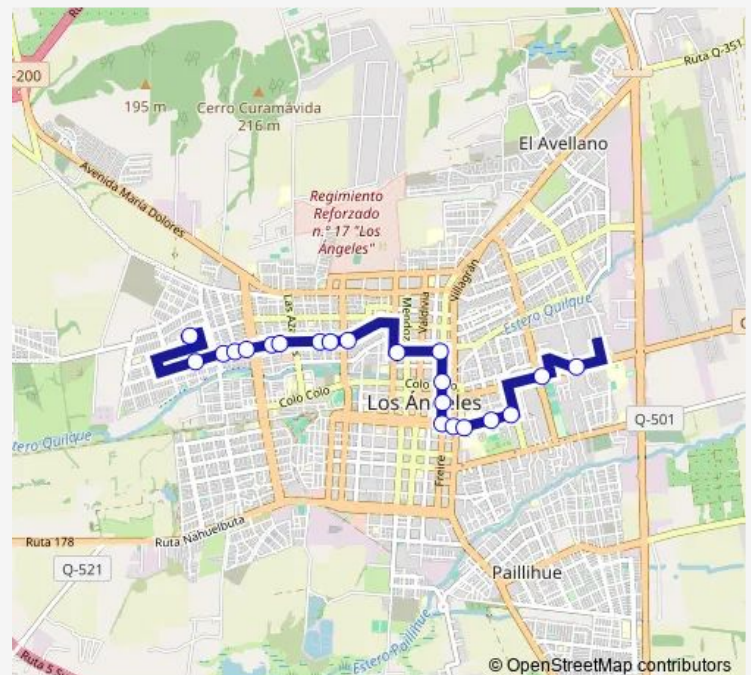

### Direction

Bombero Fco. Rioseco / Talar — Alemania / Montecea

21 stops

[Open route schedule](#)

Bombero Fco. Rioseco / Talar

Galvarino / Poniente

Galvarino / Lago Villarrica

Galvarino / Laguna del Laja

Galvarino / Padre Hurtado

Galvarino / Isla Picton

Galvarino / Santiago

Galvarino / San Luis

Galvarino / Ruiz Aldea

Galvarino / Bombero Estoeber

Tucapel / Arcilla

Tucapel / Almagro

### Route schedule

Bombero Fco. Rioseco / Talar — Alemania / Montecea

Monday 07:45-19:53

Tuesday 07:45-19:53

Wednesday 07:45-19:53

Thursday 07:45-19:53

Friday 07:45-19:53

Saturday 07:45-19:53

### Route info

Direction: Bombero Fco. Rioseco / Talar

Stops: 21

Trip Duration: 0 hour 21 min

C10v\_I — Oropello Montecea

C10v\_I Bus time schedules and route maps are available in an offline PDF at [busmaps.com](https://busmaps.com). Use the [busmaps.com](https://busmaps.com) website to see live bus times, train schedule or subway schedule, and step-by-step directions for all public transit in Los Angeles