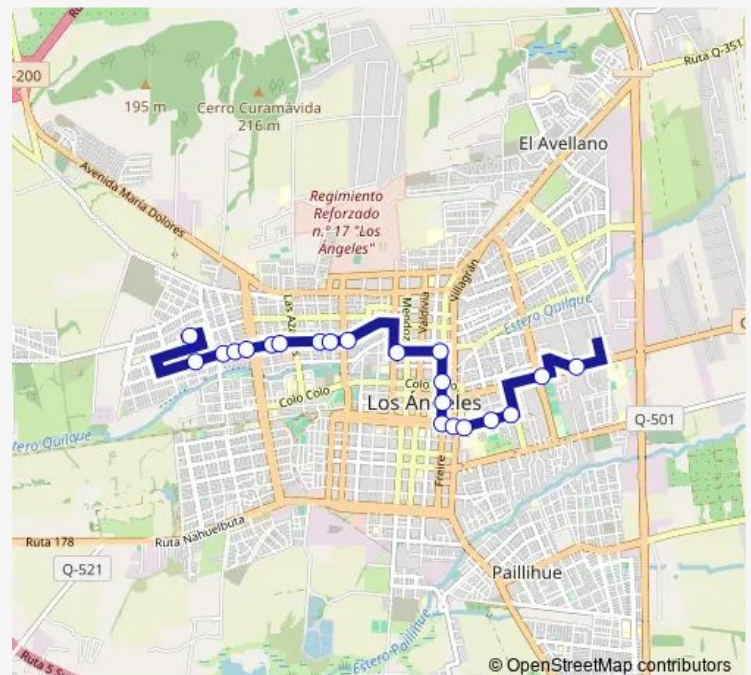

Direction

Bombero Fco. Rioseco / Talar — Alemania / Montecoa

21 stops

[Open route schedule](#)

Bombero Fco. Rioseco / Talar

Galvarino / Poniente

Galvarino / Lago Villarrica

Galvarino / Laguna del Laja

Almagro / Colo Colo

Almagro / Caupolican

Almagro / Avenida Ricardo Vicuna Sur

Ricardo Vicuna / Los Carrera

Ricardo Vicuna / Mario Barrueto

Ricardo Vicuna / Francisco de Aguirre

Ricardo Vicuna / Balmaceda

Alemania / Genaro Reyes

Alemania / Montecoa

Route schedule

Bombero Fco. Rioseco / Talar — Alemania / Montecoa

Monday 07:45-19:53

Tuesday 07:45-19:53

Wednesday 07:45-19:53

Thursday 07:45-19:53

Friday 07:45-19:53

Saturday 07:45-19:53

Sunday 07:45-19:53

Route info

Direction: Bombero Fco. Rioseco / Talar

Stops: 21

Trip Duration: 0 hour 21 min

C10V_I Bus time schedules and route maps are available in an offline PDF at busmaps.com. Use the busmaps.com website to see live bus times, train schedule or subway schedule, and step-by-step directions for all public transit in Los Angeles