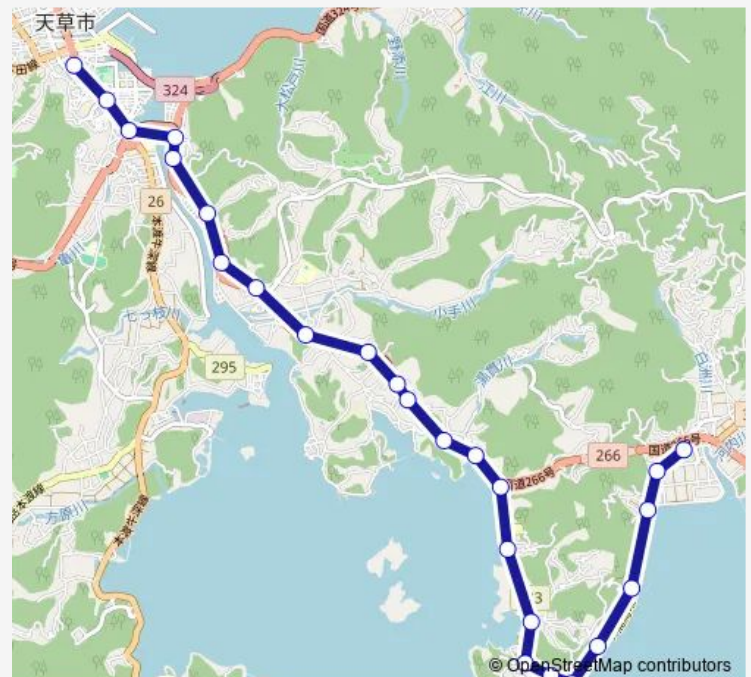

Thursday 11:10

Friday 11:10

Saturday 11:10

Sunday 11:10

Route info

Direction: 本渡バスセンター

Stops: 25

Trip Duration: 0 hour 27 min