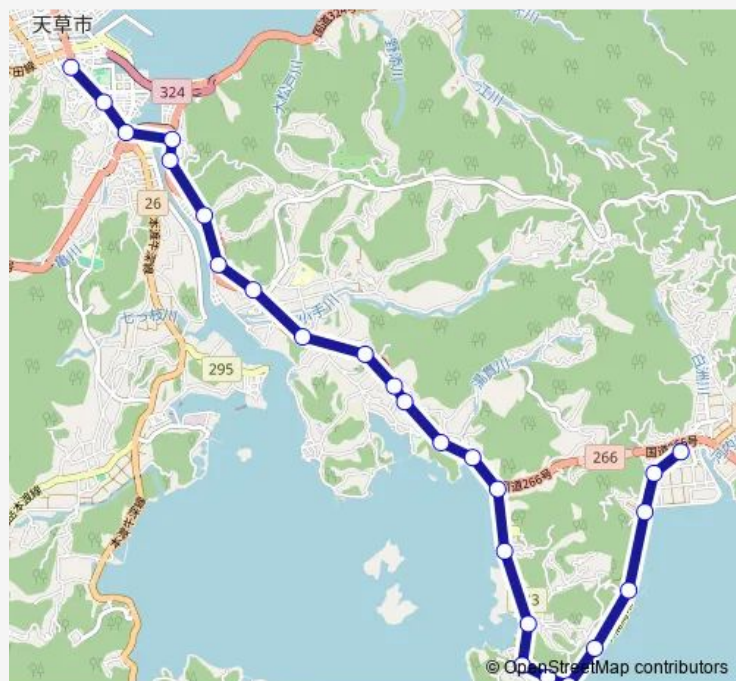

Thursday 11:10

Friday 11:10

Saturday 11:10

Sunday 11:10

Route info

Direction: 本渡バスセンター

Stops: 25

Trip Duration: 0 hour 27 min