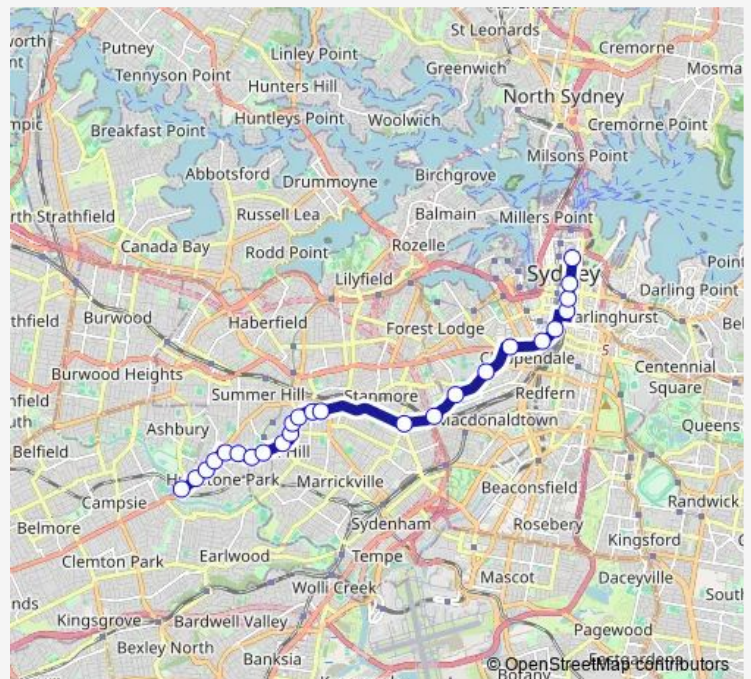

Route schedule

Martin Place Station, Elizabeth St, Stand G — Canterbury Station, Broughton St, Stand D

Monday	16:48-17:48
Tuesday	16:48-17:48
Wednesday	16:48-17:48
Thursday	16:48-17:48
Friday	16:48-17:48
Saturday	—
Sunday	—

Route info

Direction: Martin Place Station, Elizabeth St, Stand G

Stops: 23

Trip Duration: 0 hour 53 min

428X — City Martin Place to Canterbury

Canterbury Rd At Church St

Canterbury Station, Broughton St, Stand D

Direction

Canterbury Station, Broughton St, Stand A — Martin Place Station, Elizabeth St, Stand C

25 stops

[Open route schedule](#)

Canterbury Station, Broughton St, Stand A

Canterbury Rd Opp Church St

Canterbury Rd At Vincent St

St James Station, Elizabeth St, Stand C

Route schedule

Canterbury Station, Broughton St, Stand A — Martin Place Station, Elizabeth St, Stand C

Monday 07:21-08:41

Tuesday 07:21-08:41

Wednesday 07:21-08:41

Thursday 07:21-08:41