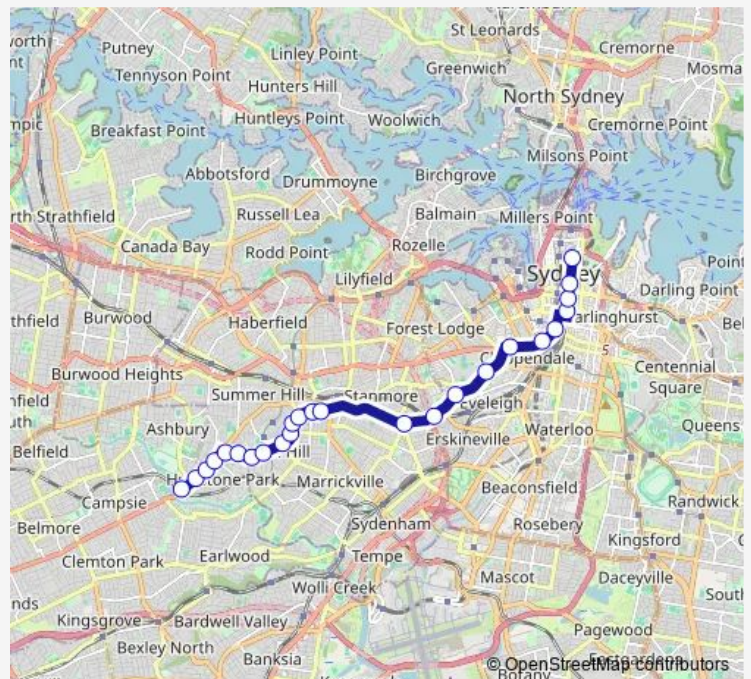

Route schedule

Martin Place Station, Elizabeth St, Stand G — Canterbury Station, Broughton St, Stand D

Monday	16:48-17:48
Tuesday	16:48-17:48
Wednesday	16:48-17:48
Thursday	16:48-17:48
Friday	16:48-17:48
Saturday	—
Sunday	—

Route info

Direction: Martin Place Station, Elizabeth St, Stand G

Stops: 23

Trip Duration: 0 hour 55 min

428x — City Martin Place to Canterbury

Canterbury Rd At Church St

Canterbury Station, Broughton St, Stand D

Direction

Canterbury Station, Broughton St, Stand A — Martin Place Station, Elizabeth St, Stand C

25 stops

[Open route schedule](#)

Canterbury Station, Broughton St, Stand A

Canterbury Rd Opp Church St

Canterbury Rd At Vincent St

St James Station, Elizabeth St, Stand C

Route schedule

Canterbury Station, Broughton St, Stand A — Martin Place Station, Elizabeth St, Stand C

Monday 07:21-08:41

Tuesday 07:21-08:41

Wednesday 07:21-08:41

Thursday 07:21-08:41