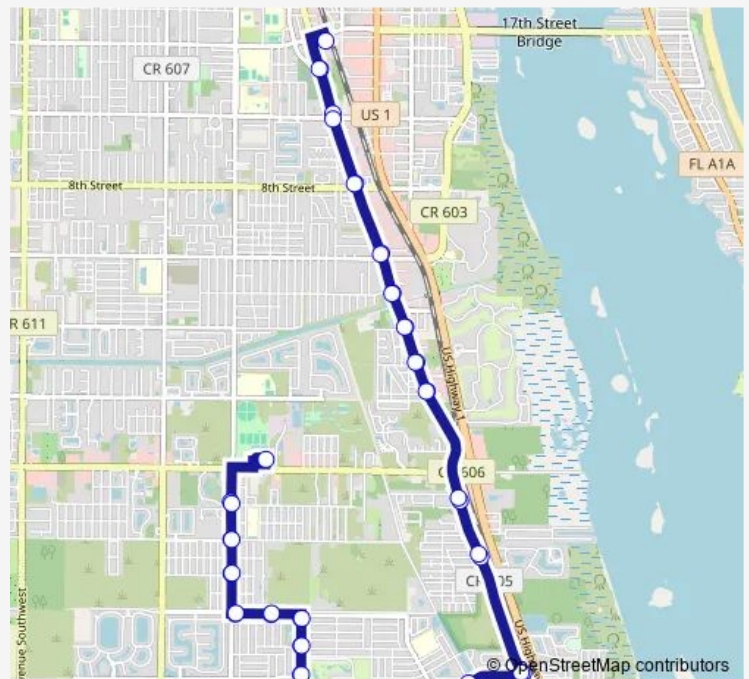

17th Ln SW & 20th Ave SW (Eb)

17th Ln SW & 15 Ave SW (Eb)

Highland Dr SW & 17 Ln SW (Sb)

Highland Dr SW & 19th St SW (Sb)

Highland Dr SW & 21st St SW (Sb)

Highland Dr SW & 10th Ave SW (Eb)

Highland Dr SW & 8th Ave SW (Eb)

Old Dixie Hwy & 1st St SW (Nb)

Old Dixie Hwy & 2nd St. (Nb)

Old Dixie Hwy & 4th St (Nb)

### Route schedule

IG Center — The Preserve at Oslo (Nb)

Monday 06:00-20:00

Tuesday 06:00-20:00

Wednesday 06:00-20:00

Thursday 06:00-20:00

Friday 06:00-20:00

Saturday 06:00-19:00

### Route info

Direction: IG Center

Stops: 48

Trip Duration: 1 hour 0 min

Route 6

Old Dixie Hwy & 8th St (Nb)

Old Dixie Hwy & 12th St (Nb)

Old Dixie Hwy & 14th Ave (Nb)