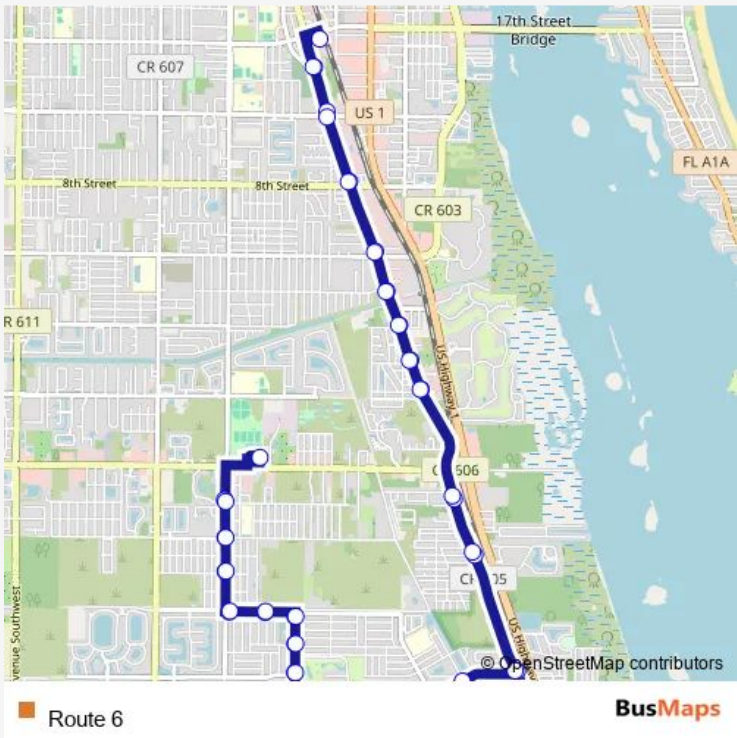

## Bus Route 6

[Go to website](#)

**Direction**  
 IG Center — The Preserve at Oslo (Nb)  
 48 stops  
[Open route schedule](#)

- IG Center
- The Preserve at Oslo (Sb)
- 20th Ave SW & 13th St SW (Sb)
- 20th Ave SW & 15th St SW (Sb)
- 17th Ln SW & 20th Ave SW (Eb)
- 17th Ln SW & 15 Ave SW (Eb)
- Highland Dr SW & 17 Ln SW (Sb)
- Highland Dr SW & 19th St SW (Sb)
- Highland Dr SW & 21st St SW (Sb)
- Highland Dr SW & 10th Ave SW (Eb)
- Highland Dr SW & 8th Ave SW (Eb)
- Highlands Clubhouse (Eb)
- Highland Dr. SW & Sunrise Dr SW (Eb)
- Highland Dr SW & Old Dixie Hwy SW (Nb)
- Old Dixie Hwy & 13th Ln SW (Nb)
- Old Dixie Hwy & 10th St. SW (Nb)
- Old Dixie Hwy & 4th Pl SW (Nb)
- Old Dixie Hwy & 3rd St SW (Nb)
- Old Dixie Hwy & 1st St SW (Nb)
- Old Dixie Hwy & 2nd St. (Nb)
- Old Dixie Hwy & 4th St (Nb)

Route schedule  
 IG Center — The Preserve at Oslo (Nb)

Monday	06:00-19:00
Tuesday	06:00-19:00
Wednesday	06:00-19:00
Thursday	06:00-19:00
Friday	06:00-19:00
Saturday	06:00-19:00
Sunday	—

Route info  
 Direction: IG Center  
 Stops: 48  
 Trip Duration: 1 hour 0 min

Old Dixie Hwy & 8th St (Nb)

Old Dixie Hwy & 12th St (Nb)

Old Dixie Hwy & 14th Ave (Nb)

Main Transit Hub

Old Dixie Hwy & 14th Ave (Sb)

Old Dixie Hwy & 12th St (Sb)

Old Dixie Hwy & 8th St (Sb)

Old Dixie Hwy & 4th St (Sb)

17th Ln SW & 15 Ave SW (Wb)

17th Ln SW & 20th Ave SW (Wb)

20th Ave SW & 15th St SW (Nb)

20th Ave SW & 13th St SW (Nb)

The Preserve at Oslo (Nb)

Route 6 Bus time schedules and route maps are available in an offline PDF at [busmaps.com](https://busmaps.com). Use the [busmaps.com](https://busmaps.com) website to see live bus times, train schedule or subway schedule, and step-by-step directions for all public transit in Vero Beach