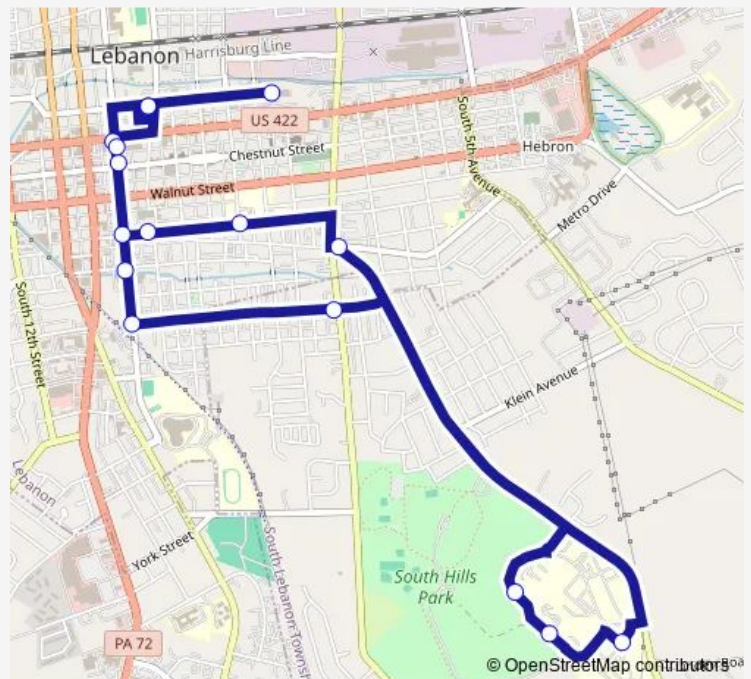

8th and Oak Streets

Poplar St. & 8th St.

Lincoln Ave and Poplar Street

VA Medical Center Building 37

VA Medical Center Building 17

VA Medical Center Building 18

Lincoln Avenue and State Drive

Locust St. & 4th St. (Wellspan Hosp.)

Locust St. & 8th St.

8th and Chestnut Streets

8th & Cumberland

Transfer Station

### Route schedule

Garage — Transfer Station

Monday	06:25-16:30
Tuesday	06:25-16:30
Wednesday	06:25-16:30
Thursday	06:25-16:30
Friday	06:25-16:30
Saturday	—
Sunday	—

### Route info

Direction: Garage

Stops: 16

Trip Duration: 0 hour 30 min

Route 6

Route 6 Bus time schedules and route maps are available in an offline PDF at [busmaps.com](https://busmaps.com). Use the [busmaps.com](https://busmaps.com) website to see live bus times, train schedule or subway schedule, and step-by-step directions for all public transit in Lebanon