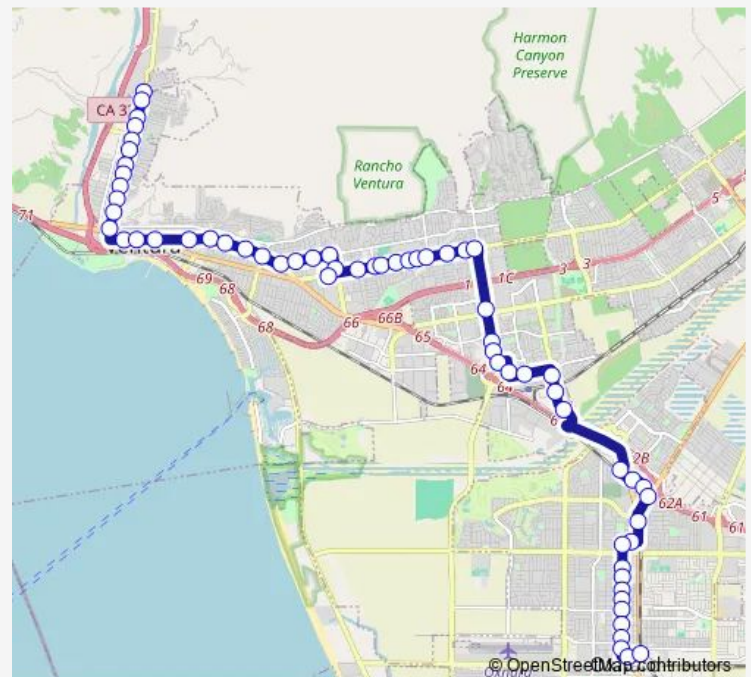

Main & Catalina (Eastbound)

Main & Seaward

Loma Vista & Main

Route schedule

Ventura Ave & Willet (Southbound) — Otc

Monday 04:55-20:55

Tuesday 04:55-20:55

Wednesday 04:55-20:55

Thursday 04:55-20:55

Friday 04:55-20:55

Saturday 05:20-20:50

Sunday 05:20-20:50

Route info

Direction: Ventura Ave & Willet (Southbound)

Stops: 62

Trip Duration: 1 hour 14 min

Route 6

BusMaps

Loma Vista & Brent (Eastbound)

Ventura County Medical Center

Loma Vista & Mills (Eastbound)

Mills & Telegraph (Southbound)

Pacific View Mall (Ventura Transit Center)

Telegraph & College

Telegraph & Ashwood (Eastbound)

Telegraph & Baylor

Telegraph & Claremont (Eastbound)

Ventura College (SW Corner of Telegraph/Estates Ave)

Telegraph & Townhouse

Telegraph & Day (Eastbound)

Telegraph & Bryn Mawr (Eastbound)