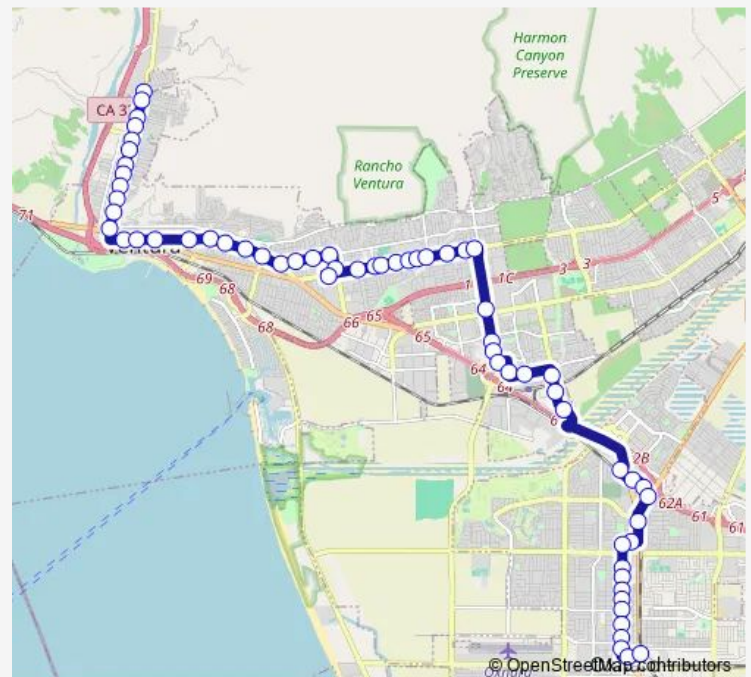

### Route schedule

Otc — Ventura Ave & Willet (Southbound)

Monday	04:50-21:00
Tuesday	04:50-21:00
Wednesday	04:50-21:00
Thursday	04:50-21:00
Friday	04:50-21:00
Saturday	05:15-20:25
Sunday	05:15-20:25

### Route info

Direction: Otc

Stops: 63

Trip Duration: 1 hour 27 min

Route 6

Victoria & Ralston

Victoria & Telephone

Telegraph & Victoria

Vtc

Mills & Telegraph

Loma Vista & Mills

Loma Vista & Hillmont

Loma Vista & Brent

Main & Katherine

Main & Seaward (Westbound)

Main & Catalina

## Route info

Direction: Ventura Ave &amp; Willet (Southbound)

Stops: 62

Trip Duration: 1 hour 37 min

Vtc

Telegraph & College

Telegraph & Ashwood (Eastbound)

Telegraph & Baylor