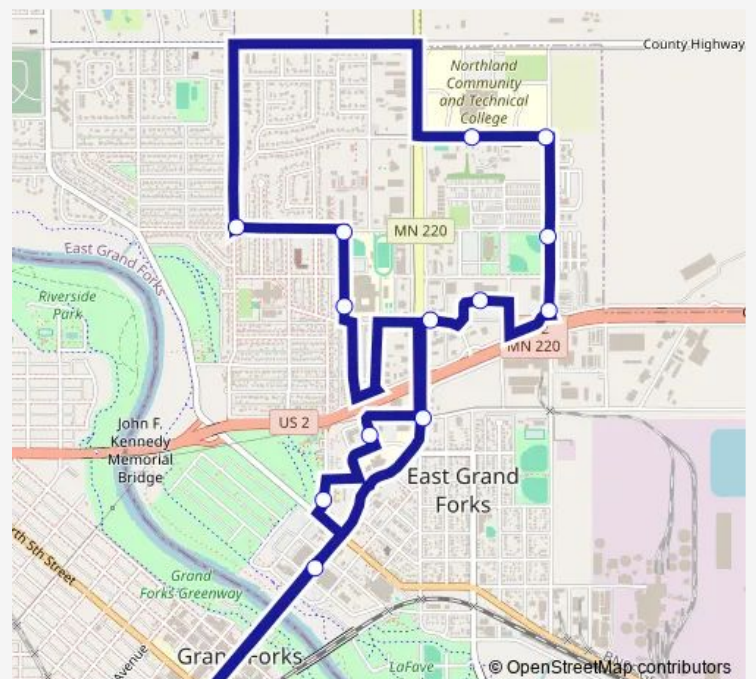

Bus Route 6

[Go to website](#)

Direction

Mtc — Mtc

15 stops

[Open route schedule](#)

Mtc

Cabela's

10th & Central

EGF Senior High

17th St & 4th Ave Nw

17th St & 8th Ave Nw

Northland College

20th St & 5th Ave Ne

17th St & 5th Ave Ne

Shopko

Hugo's (East Grand Forks)

14th & Central

Sunshine Terrace

Campbell Library

Mtc

Route schedule

Mtc — Mtc

Monday	06:30-21:30
Tuesday	06:30-21:30
Wednesday	06:30-21:30
Thursday	06:30-21:30
Friday	06:30-21:30
Saturday	08:30-21:30
Sunday	—

Route info

Direction: Mtc

Stops: 15

Trip Duration: 0 hour 25 min

Route 6

Route 6 Bus time schedules and route maps are available in an offline PDF at busmaps.com. Use the busmaps.com website to see live bus times, train schedule or subway schedule, and step-by-step directions for all public transit in Grand Forks