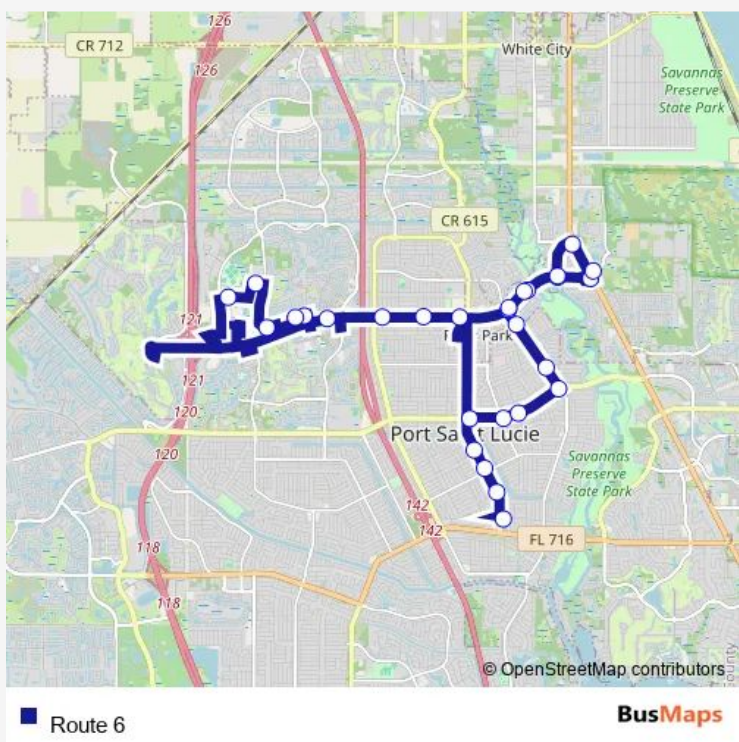

Bus Route 6

[Go to website](#)

Direction
 PSL Community Center — Tradition Field
 28 stops
[Open route schedule](#)

- PSL Community Center
- Airoso Blvd & Christmas Terr
- Airoso Blvd & N Thornhill Dr
- Airoso Blvd & Voltair Terr
- N Crosstown Pkwy & Airoso Blvd
- N Crosstown Pkwy & Sandia Dr
- West Virginia AVE & Manth Ln
- West Virginia AVE & Floresta Dr
- Floresta DR & Cavern Ave
- Floresta DR & Verada Ave
- Floresta DR & Prima Vista Blvd
- Prima Vista Blvd & Naranja AVE - (East)
- Prima Vista Blvd & RIO MAR CT - (East)
- RIO MAR DR & US 1 - (South)
- Chase Bank & S US 1
- Prima Vista Crossing
- Prima Vista Blvd & RIO MAR CT - (West)
- Prima Vista Blvd & Naranja AVE - (West)
- Prima Vista Blvd & Floresta Dr
- Sportsmans Park
- Dorchester Strip Mall

Route schedule
 PSL Community Center — Tradition Field

Monday	07:00-17:00
Tuesday	07:00-17:00
Wednesday	07:00-17:00
Thursday	07:00-17:00
Friday	07:00-17:00
Saturday	—
Sunday	—

Route info
 Direction: PSL Community Center
 Stops: 28
 Trip Duration: 1 hour 0 min

Prima Vista Blvd & Peach ST - (West)

Martin Memorial Medical Center - (Slw)

Shoppes - Publix - (Slw)

LA Fitness - (Slw)

SLC Courthouse Annex

Irsc - (Slw)

Tradition Field

Direction

Route info

Direction: Tradition Field

Stops: 20

Trip Duration: 1 hour 0 min

Route 6 Bus time schedules and route maps are available in an offline PDF at busmaps.com. Use the busmaps.com website to see live bus times, train schedule or subway schedule, and step-by-step directions for all public transit in