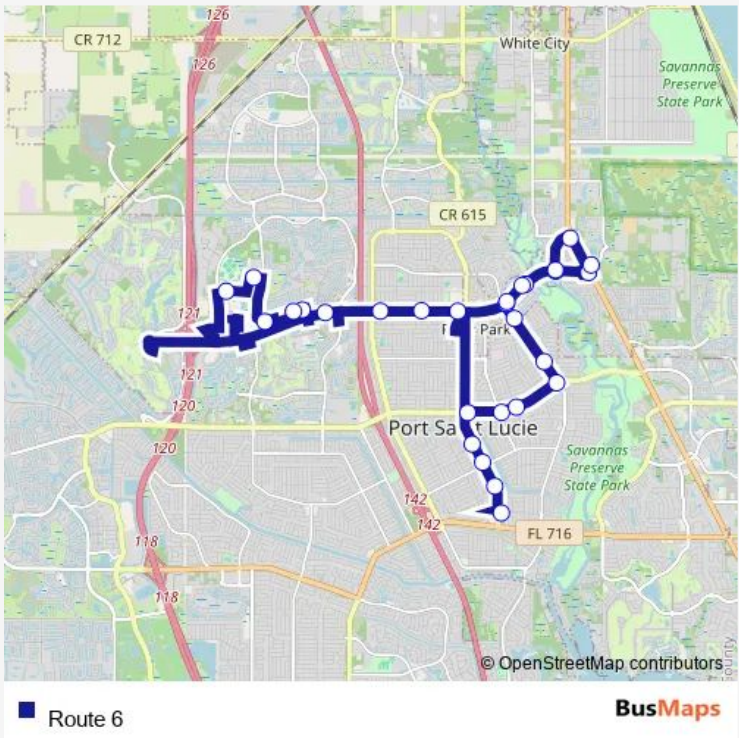

# Bus Route 6

[Go to website](#)

**Direction**  
 PSL Community Center — Tradition Field  
 28 stops  
[Open route schedule](#)

- PSL Community Center
- Airoso Blvd & Christmas Terr
- Airoso Blvd & N Thornhill Dr
- Airoso Blvd & Voltair Terr
- N Crosstown Pkwy & Airoso Blvd
- N Crosstown Pkwy & Sandia Dr
- West Virginia AVE & Manth Ln
- West Virginia AVE & Floresta Dr
- Floresta DR & Cavern Ave
- Floresta DR & Verada Ave
- Floresta DR & Prima Vista Blvd
- Prima Vista Blvd & Naranja AVE - (East)
- Prima Vista Blvd & RIO MAR CT - (East)
- RIO MAR DR & US 1 - (South)
- Chase Bank & S US 1
- Prima Vista Crossing
- Prima Vista Blvd & RIO MAR CT - (West)
- Prima Vista Blvd & Naranja AVE - (West)
- Prima Vista Blvd & Floresta Dr
- Sportsmans Park
- Dorchester Strip Mall

Route schedule  
 PSL Community Center — Tradition Field

Monday	07:00-17:00
Tuesday	07:00-17:00
Wednesday	07:00-17:00
Thursday	07:00-17:00
Friday	07:00-17:00
Saturday	—
Sunday	—

Route info  
 Direction: PSL Community Center  
 Stops: 28  
 Trip Duration: 1 hour 0 min

Prima Vista Blvd & Peach ST - (West)

Martin Memorial Medical Center - (Slw)

Shoppes - Publix - (Slw)

LA Fitness - (Slw)

SLC Courthouse Annex

Irsc - (Slw)

Tradition Field

**Direction**

## Route schedule

Tradition Field — PSL Community Center

Monday 07:00-17:00

Tuesday 07:00-17:00

Wednesday 07:00-17:00

Thursday 07:00-17:00

Friday 07:00-17:00

Saturday —