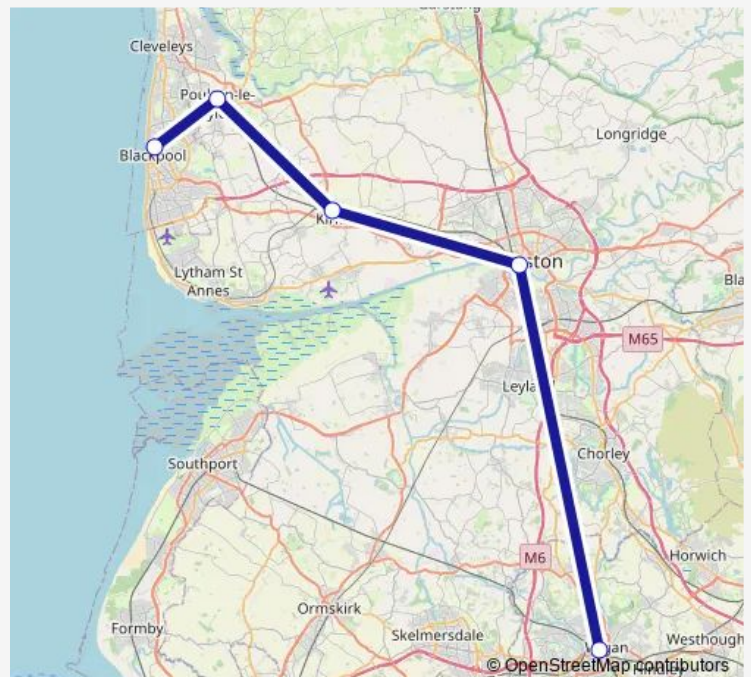

Rail Nt:Bpn->Wgn NT train service from BPN to Wgn

[Go to website](#)

Direction

Blackpool North — Wigan North Western

5 stops

[Open route schedule](#)

Blackpool North

Poulton-le-Fylde

Kirkham & Wesham

Preston

Wigan North Western

Route schedule

Blackpool North — Wigan North Western

Monday —

Tuesday —

Wednesday —

Thursday —

Friday —

Saturday —

Sunday 23:10

Route info

Direction: Blackpool North

Stops: 5

Trip Duration: 0 hour 45 min

■ Nt:Bpn->Wgn — NT train service from BPN to Wgn

Nt:Bpn->Wgn Rail time schedules and route maps are available in an offline PDF at busmaps.com. Use the busmaps.com website to see live bus times, train schedule or subway schedule, and step-by-step directions for all public transit in Blackpool