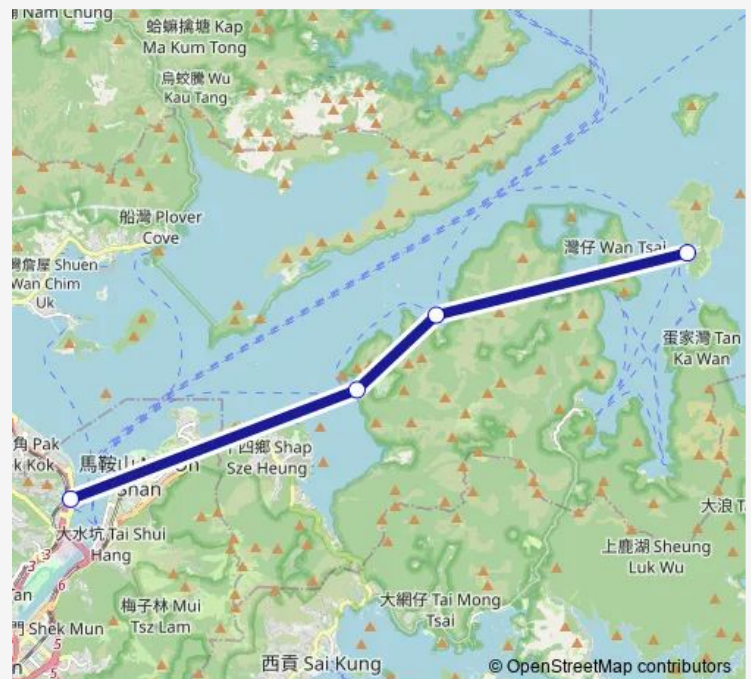

Sham Chung

Ma Liu Shui Ferry Pier at Science Park Road|Ma Liu Shui

Route schedule

Tap Mun Pier|Tap Mun — Ma Liu Shui Ferry Pier at Science Park Road|Ma Liu Shui

Monday	—
Tuesday	—
Wednesday	—
Thursday	—
Friday	—
Saturday	13:45
Sunday	13:45

Route info

Direction: Tap Mun Pier|Tap Mun

Stops: 4

Trip Duration: 1 hour 15 min

MA LIU Shui - TAP Mun

Direction

Ma Liu Shui Ferry Pier at Science Park Road|Ma Liu Shui
— Tap Mun Pier|Tap Mun

4 stops

Monday —

Tuesday —

Wednesday —

Thursday —

Friday —

Saturday 12:30

Sunday 12:30

Route info

Direction: Ma Liu Shui Ferry Pier at Science Park Road|Ma
Liu Shui

Stops: 4

Trip Duration: 1 hour 15 min

Ferry time schedules and route maps are available in an offline PDF at busmaps.com. Use the busmaps.com website to see live bus times, train schedule or subway schedule, and step-by-step directions for all public transit in Sai Kung