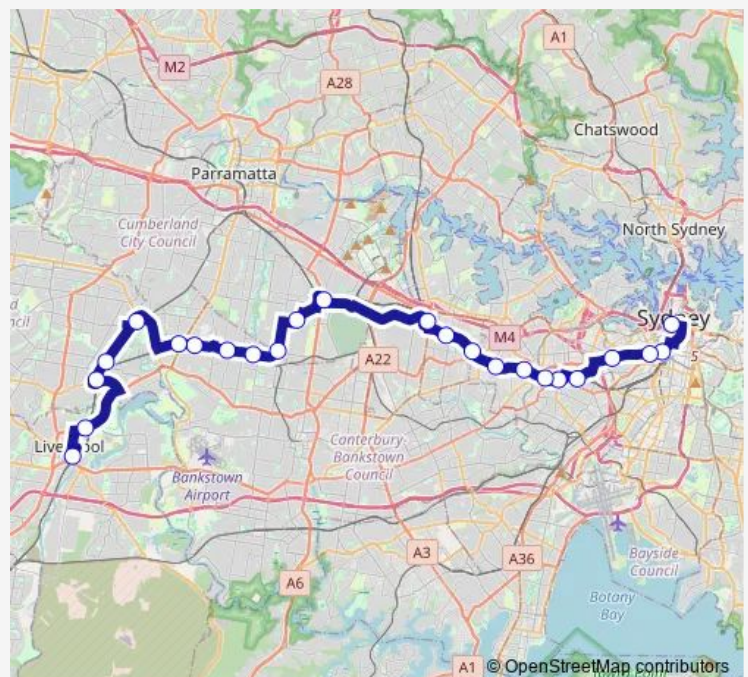

Regents Park Station, Park Rd

Carlingford St Before Helen St

Chester Hill Station, Waldron Rd

Leightonfield Station, Access Road, Christina Rd

Villawood Station, River Av

Fairfield Station, Stand A

Canley Vale Station, Railway Pde

Sunday

24:04-02:04⁺¹

Route info

Direction: Town Hall, Park St, Stand G

Stops: 24

Trip Duration: 1 hour 16 min

■ N50 — City Town Hall to Liverpool via Strathfield (Night Service)

Cabramatta Station, Railway Pde, Stand E

Warwick Farm Station, Hume Hwy (Nightride)

Liverpool Station, Stand A

Direction

Liverpool Station, Stand G — Town Hall, Park St, Stand K

24 stops

[Open route schedule](#)

Liverpool Station, Stand G

Hume Hwy Opp Warwick Farm Station (Nightride)

Wednesday 03:38-02:38⁺¹

Thursday 03:38-02:38⁺¹

Friday 03:38-02:38⁺¹

Saturday 03:38-02:38⁺¹

Sunday 03:38-02:38⁺¹

Route info

Direction: Liverpool Station, Stand G

Stops: 24