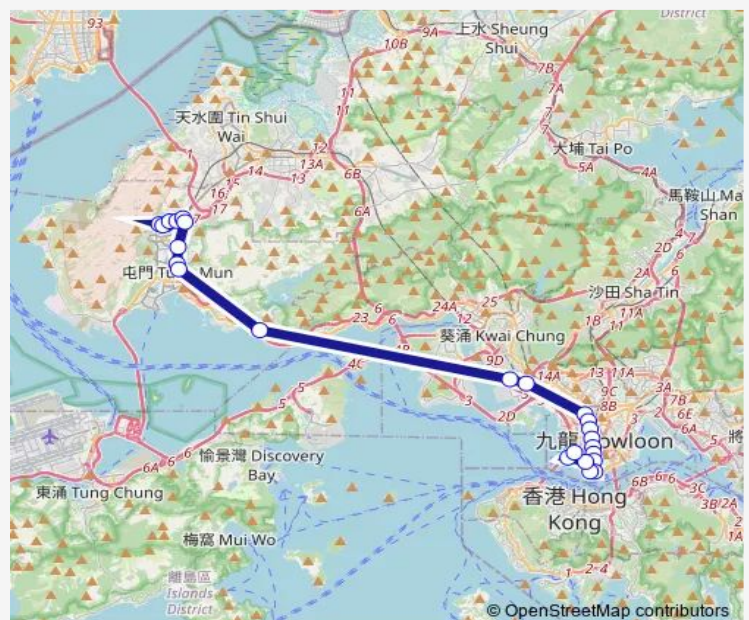

Route info

Direction: [Ctb] Ching TIN Estate|[Kmb] Ching TIN Estate|[Lrtfeeder] YAN PO Road Public Transport Interchange|[Lwb] Ching TIN Estate

Stops: 25

Trip Duration: 1 hour 17 min

[Ctb] MEI Foo, Cheung SHA WAN Road[[Kmb] MEI FOO Bbi