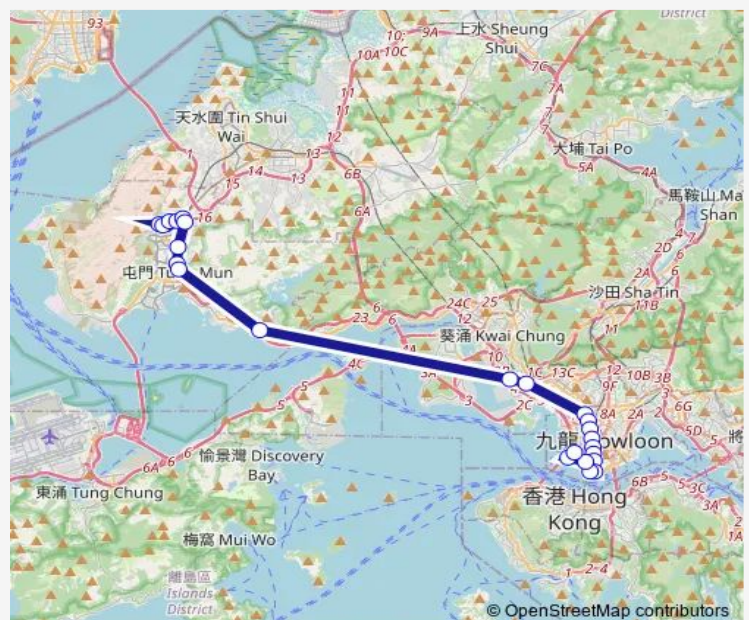

Route info

Direction: [Ctb] Ching TIN Estate|[Kmb] Ching TIN Estate|[Lrtfeeder] YAN PO Road Public Transport Interchange|[Lwb] Ching TIN Estate

Stops: 25

Trip Duration: 1 hour 23 min

[Ctb] MEI Foo, Cheung SHA WAN Road[[Kmb] MEI FOO
Bbi