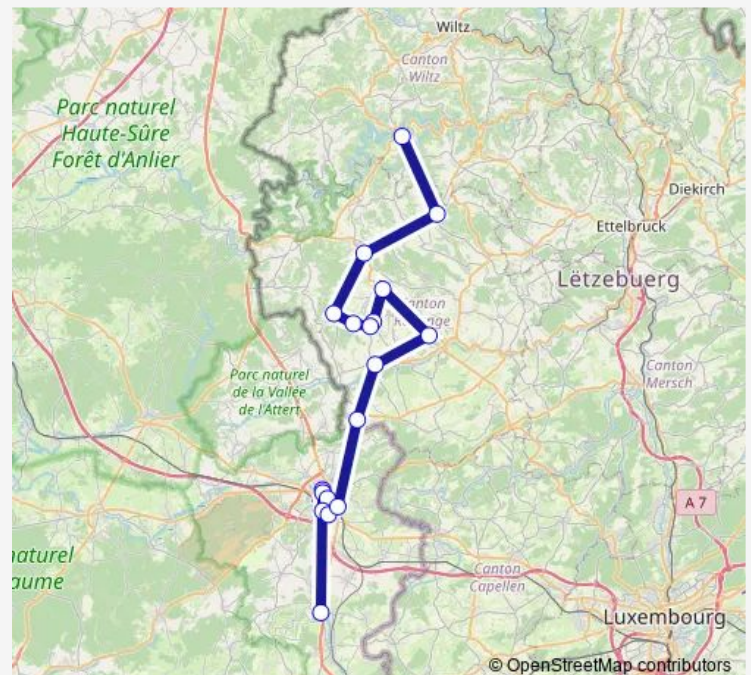

Nagem, Pompstation

Lannen, Schoul

Roodt (Redange), Schoul

Rambrouch, Gare (quai 2)

Grevels, Zentrum

Insenborn, Duerf

### Route schedule

(B) DIFFERT, Institut Cardijn — Insenborn, Duerf

Monday 16:05

Tuesday 16:05

Wednesday 12:05-16:23

Thursday 16:05

Friday 16:05

Saturday —

### Route info

Direction: (B) DIFFERT, Institut Cardijn

Stops: 18

Trip Duration: 1 hour 21 min

■ F04

BusMaps

## Direction

Insenborn, Duerf — (B) DIFFERT, Institut Cardijn

17 stops

[Open route schedule](#)

Insenborn, Duerf

Grevels, Zentrum

Rambrouch, Gare (quai 2)

Roodt (Redange), Schoul