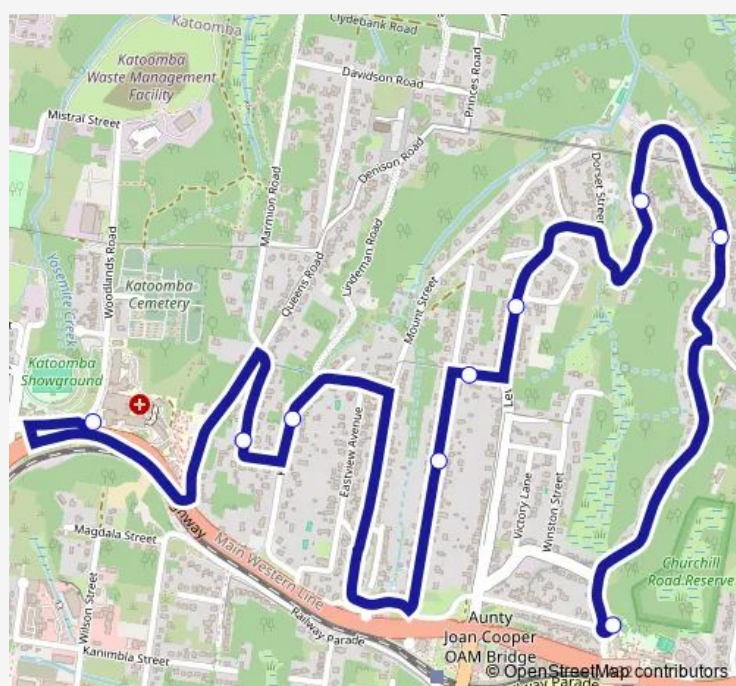

72A Rawson Pde

Leura Mall At Davies St

Roosevelt St Before Highland St

41 Highland St

Kings Rd After Linderman Rd

16 Strathearn Rd

Blue Mountains Hospital, Woodlands Rd

Route schedule

Leura Public School, Mt Hay Rd — Blue Mountains Hospital, Woodlands Rd

Monday 15:05

Tuesday 15:05

Wednesday 15:05

Thursday —

Friday —

Saturday —

Sunday —

Route info

Direction: Leura Public School, Mt Hay Rd

Stops: 9

Trip Duration: 0 hour 15 min

8716 — Leura PS to Katoomba

8716 School Bus time schedules and route maps are available in an offline PDF at busmaps.com. Use the busmaps.com website to see live bus times, train schedule or subway schedule, and step-by-step directions for all public transit in Katoomba