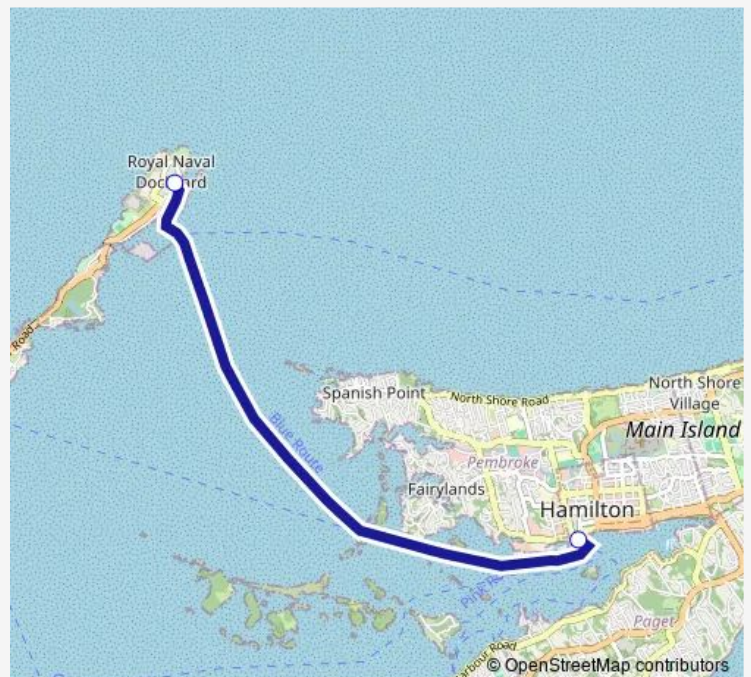

Ferry Blue Route

[Go to website](#)

Direction

Hamilton Ferry Terminal — Dockyard Ferry Terminal

2 stops

[Open route schedule](#)

Hamilton Ferry Terminal

Dockyard Ferry Terminal

Route schedule

Hamilton Ferry Terminal — Dockyard Ferry Terminal

Monday 07:30-16:30

Tuesday 07:30-16:30

Wednesday 07:30-16:30

Thursday 07:30-16:30

Friday 07:30-16:30

Saturday 09:00-16:45

Sunday 09:00-16:45

Route info

Direction: Hamilton Ferry Terminal

Stops: 2

Trip Duration: 0 hour 20 min

Blue Route

Direction

Dockyard Ferry Terminal — Hamilton Ferry Terminal

Route info

Direction: Dockyard Ferry Terminal

Stops: 2

Trip Duration: 0 hour 30 min

Blue Route Ferry time schedules and route maps are available in an offline PDF at busmaps.com. Use the busmaps.com website to see live bus times, train schedule or subway schedule, and step-by-step directions for all public transit in Hamilton