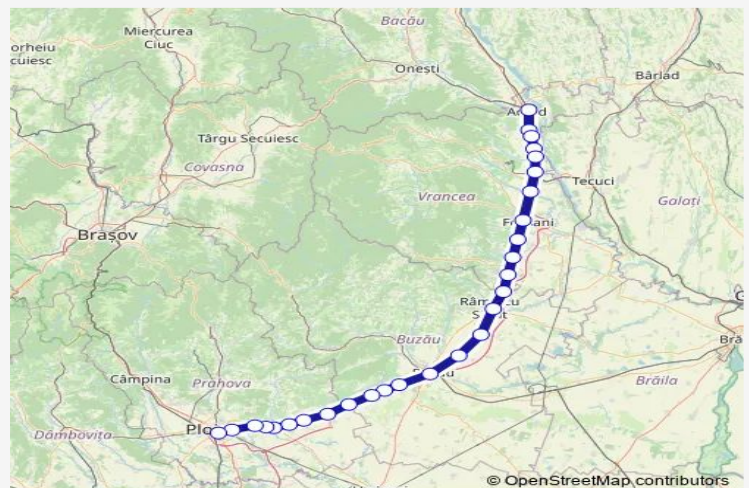

[Go to website](#)

Direction

Adjud — Ploiești Sud

28 stops

[Open route schedule](#)

Adjud

Domnești Târg h.

Pufești Hm.

Voetin h.

Râmnicu Sărat

Zoita Hm.

Boboc Hm.

Buzău

Băile Sarata Monteoru hcv.

Route schedule

Adjud — Ploiești Sud

Monday	04:50
Tuesday	04:50
Wednesday	04:50
Thursday	04:50
Friday	04:50
Saturday	04:50
Sunday	04:50

Route info

Direction: Adjud

Stops: 28

Trip Duration: 4 hour 24 min

Ulmeni

Clondiru h.

Săhăteni Hm.