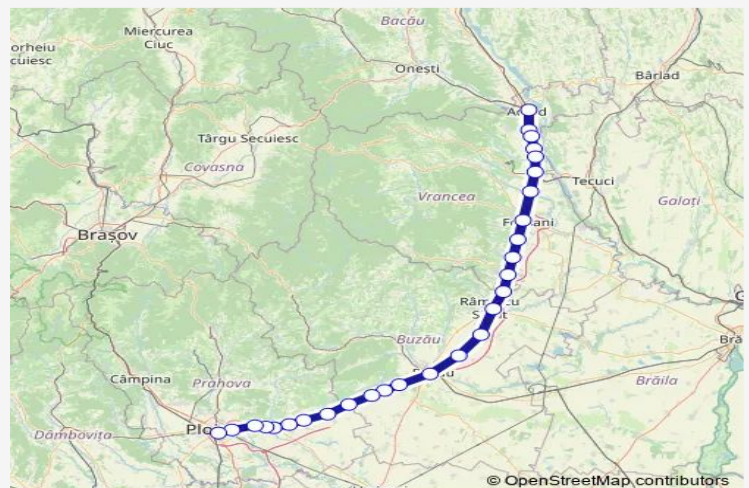

[Go to website](#)

Direction

Adjud — Ploiești Sud

28 stops

[Open route schedule](#)

Adjud

Domnești Târg h.

Pufești Hm.

Voetin h.

Râmnicu Sărat

Zoita Hm.

Boboc Hm.

Buzău

Băile Sarata Monteoru hcv.

Route schedule

Adjud — Ploiești Sud

Monday	04:50
Tuesday	04:50
Wednesday	04:50
Thursday	04:50
Friday	04:50
Saturday	04:50
Sunday	04:50

Route info

Direction: Adjud

Stops: 28

Trip Duration: 4 hour 24 min

Ulmeni

Clondiru h.

Săhăteni Hm.