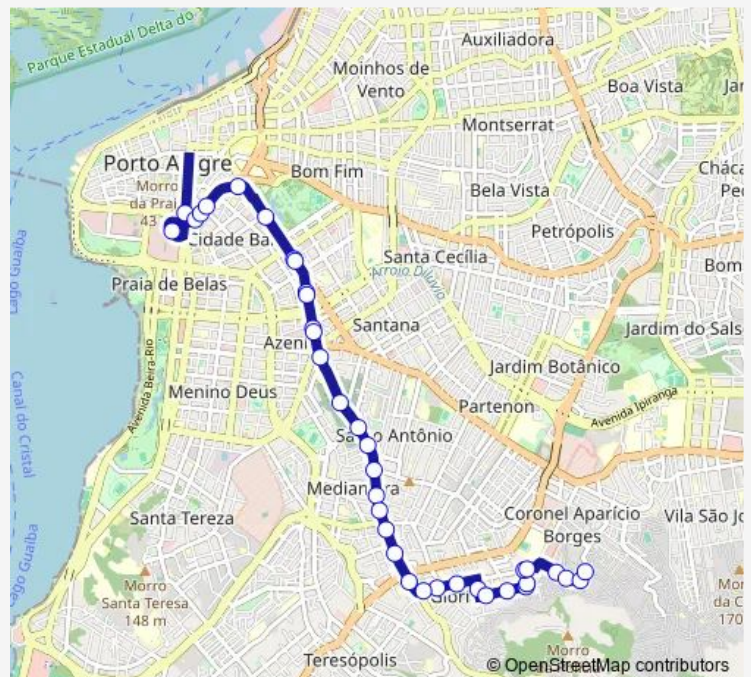

Tuesday —

Wednesday —

Thursday —

Friday —

Saturday 00:10-23:10

Sunday 06:30-23:55

Route info

Direction: Maria Luiza Peres

Stops: 33

Trip Duration: 0 hour 25 min

2566 — Nazareth / Intendente (Carris)

Azenha Prof Oscar Pereira

Princesa Isabel

Joao Pessoa

Joao Pessoa

Joao Pessoa