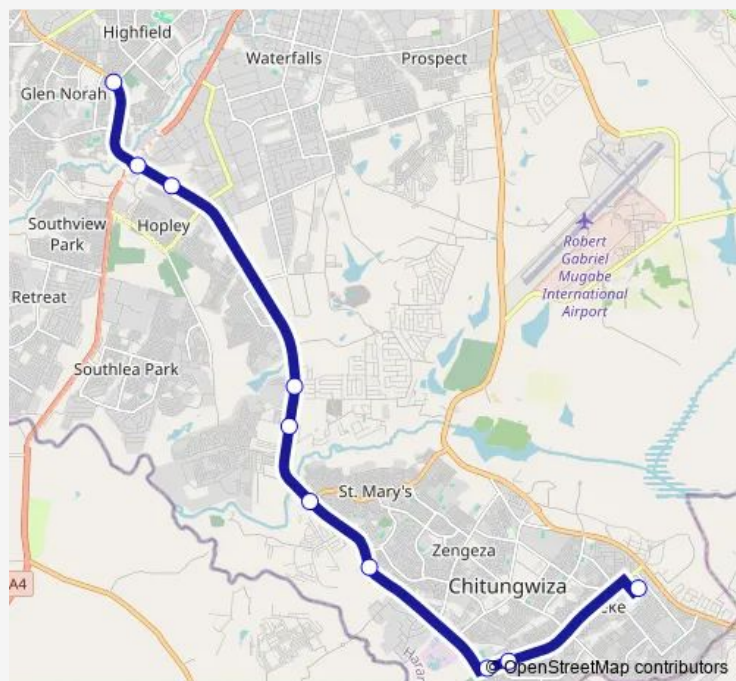

Direction

Makoni Hub — Mapuranga Hub

10 stops

[Open route schedule](#)

Makoni Hub

Young African Skills Centre

Chirunga

Brick Centre

Corner Chaminuka Road and Chitungwiza Road

Arda Dairy

Kenzim College

Tyres, Chitungwiza Road

Mbudzi Roundabout

Mapuranga Hub

Route schedule

Makoni Hub — Mapuranga Hub

Monday 11:51

Tuesday 11:51

Wednesday 11:51

Thursday 11:51

Friday 11:51

Saturday 11:51

Sunday 11:51

Route info

Direction: Makoni Hub

Stops: 10

Trip Duration: 0 hour 49 min

Communal Taxi Service time schedules and route maps are available in an offline PDF at busmaps.com. Use the busmaps.com website to see live bus times, train schedule or subway schedule, and step-by-step directions for all public transit in Harare