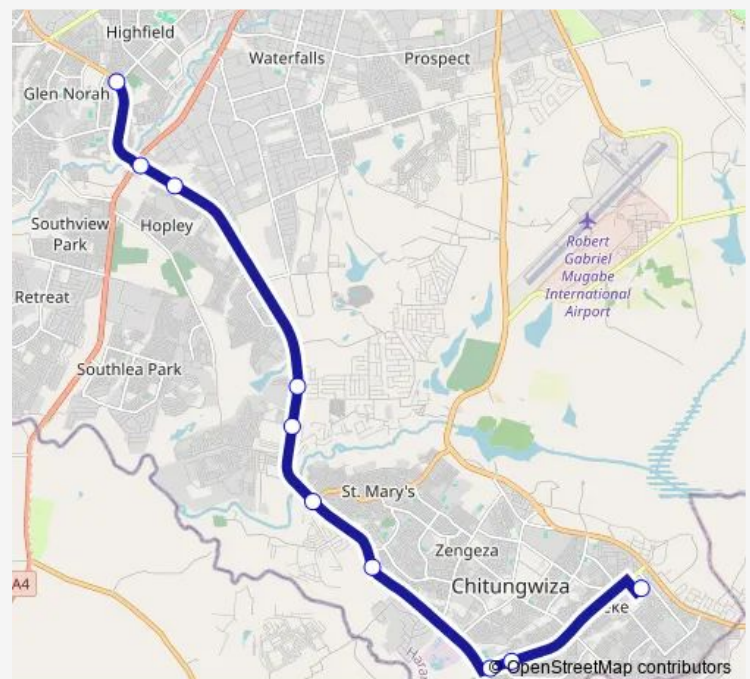

Corner Chaminuka Road and Chitungwiza Road

Arda Dairy

Kenzim College

Tyres, Chitungwiza Road

Mbudzi Roundabout

Mapuranga Hub

## Route schedule

Makoni Hub — Mapuranga Hub

Monday 11:51

Tuesday 11:51

Wednesday 11:51

Thursday 11:51

Friday 11:51

Saturday 11:51

## Route info

Direction: Makoni Hub

Stops: 10

Trip Duration: 0 hour 49 min

Makoni to Mapuranga Hub

Communal Taxi Service time schedules and route maps are available in an offline PDF at [busmaps.com](https://busmaps.com). Use the [busmaps.com](https://busmaps.com) website to see live bus times, train schedule or subway schedule, and step-by-step directions for all public transit in Harare