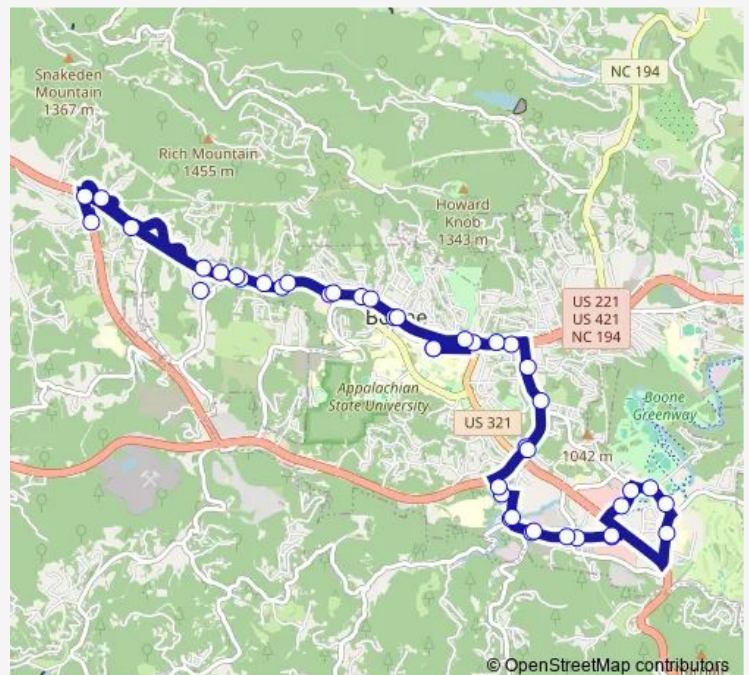

Watauga Medical Center

ASU College of Health Sciences

Parks & Rec

Route schedule

Appalcart — Kensington Meadows

Monday	06:50-21:49
Tuesday	06:50-21:49
Wednesday	06:50-21:49
Thursday	06:50-21:49
Friday	06:50-21:49
Saturday	09:05-17:05
Sunday	12:05-20:03

Route info

Direction: Appalcart

Stops: 43

Trip Duration: 0 hour 56 min

Red Night

Boone Heights 1

Boone Heights 2

Walmart 2

Earth Fare

ASU College St Station

King St / N Depot St

Watauga County Courthouse

Miller Industries

Pinnacle Dr

Edgecliff Ln

Old Waterloo