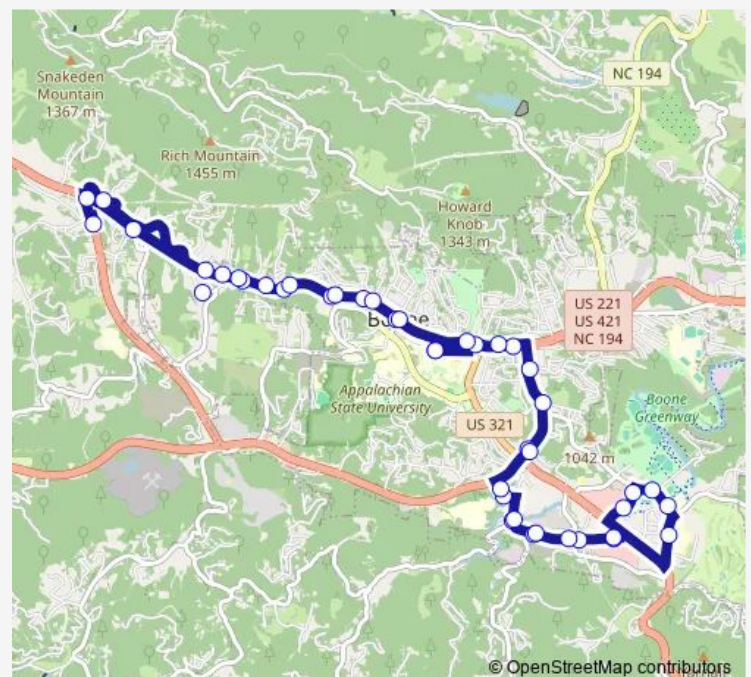

Thursday 06:50-21:49

Friday 06:50-21:49

Saturday 09:05-17:05

Sunday 12:05-20:03

Route info

Direction: Appalcart

Stops: 43

Trip Duration: 0 hour 43 min