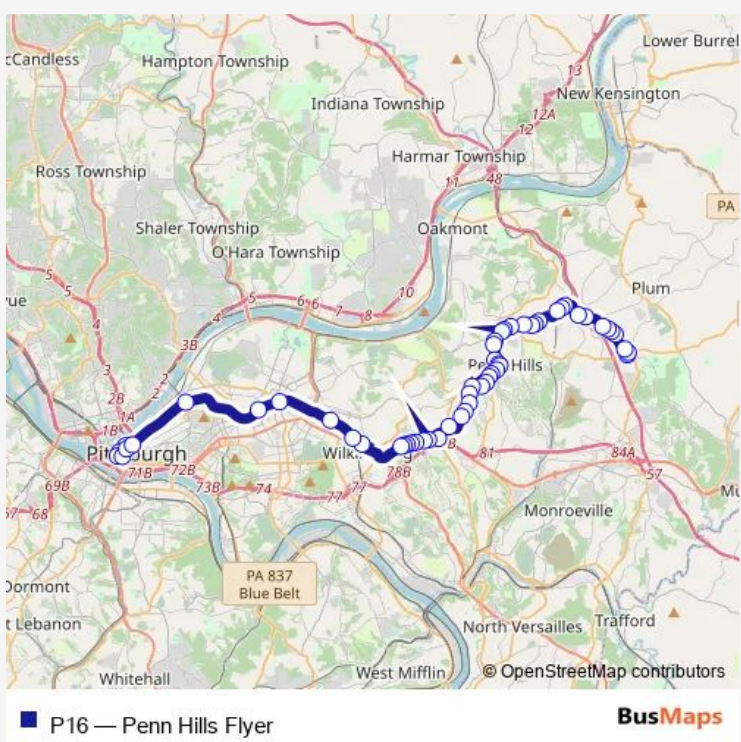

Bus P16 Penn Hills Flyer

[Go to website](#)

Direction
 East Busway + Penn Station C — Alpha DR AT Harmar Park AND Ride
 69 stops
[Open route schedule](#)

- East Busway + Penn Station C
- Liberty AVE + 10th ST Ns
- Smithfield ST + Sixth Ave
- Smithfield ST AT Fifth Ave
- Grant ST + Oliver
- Grant ST + 7TH AVE Fs
- East Busway + Penn Station B
- East Busway + Herron Station B
- East Busway + Negley Station A
- East Busway + East Liberty Station B
- East Busway + Homewood Station B
- East Busway + Wilkinsburg Station B
- East Busway + HAY ST Ramp Outbound Shelter
- Penn AVE + Fairmont
- Penn AVE + Beacon Hill DR Fs
- Penn AVE + Findley DR East
- Penn AVE + Greensburg Pike
- WM Penn HWY + Graham
- WM Penn HWY + Mccrea
- William Penn HWY + Churchill Boro Bldg
- Beulah RD + Mccrady Rd

Route schedule
 East Busway + Penn Station C — Alpha DR AT Harmar Park AND Ride

Monday	15:50-17:15
Tuesday	15:50-17:15
Wednesday	15:50-17:15
Thursday	15:50-17:15
Friday	15:50-17:15
Saturday	—
Sunday	—

Route info
 Direction: East Busway + Penn Station C
 Stops: 69
 Trip Duration: 1 hour 11 min