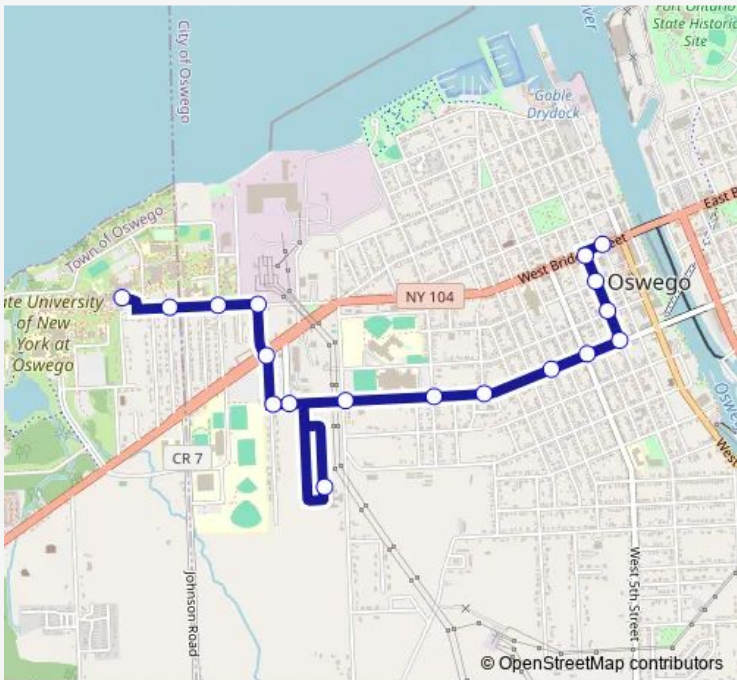

Bus Osw2c College via West Utica

[Go to website](#)

Direction
 W Bridge St & W 2nd St — Suny Oswego Campus Center
 18 stops
[Open route schedule](#)

- W Bridge St & W 2nd St
- W 3rd St & W Bridge St
- W 3rd St & W Oneida St
- W 3rd St & W Mohawk St
- W 3rd St & W Utica St
- W Utica St & W 5th St
- W Utica St & W 7th St
- W Utica St & Dublin St
- W Utica St & Liberty St
- W Utica St & Hillside Ave
- Sunrise Nursing Home
- W Utica St & 4th Ave
- W Utica St & 5th Ave
- 5th Ave & Hwy 104
- 5th Ave & Washington Blvd
- Washington Blvd & Sheldon Ave
- Washington Blvd & Baylis St
- Suny Oswego Campus Center

Route schedule
 W Bridge St & W 2nd St — Suny Oswego Campus Center

Monday	07:40-17:00
Tuesday	07:40-17:00
Wednesday	07:40-17:00
Thursday	07:40-17:00
Friday	07:40-17:00
Saturday	08:35-17:55
Sunday	—

Route info
 Direction: W Bridge St & W 2nd St
 Stops: 18
 Trip Duration: 0 hour 15 min

Direction

Sunny Oswego Campus Center — W Bridge St & W 2nd St

18 stops

[Open route schedule](#)

Sunny Oswego Campus Center

Washington Blvd & Baylis St

Washington Blvd & Sheldon Ave

Washington Blvd & Fifth Ave

5th Ave & Hwy 104

5th Ave & W Utica St

W Utica St & 4th Ave

Sunrise Nursing Home

W Utica St & Hillside Ave

W Utica St & Liberty St

W Utica St & Babcock St

W Utica St & W 7th St