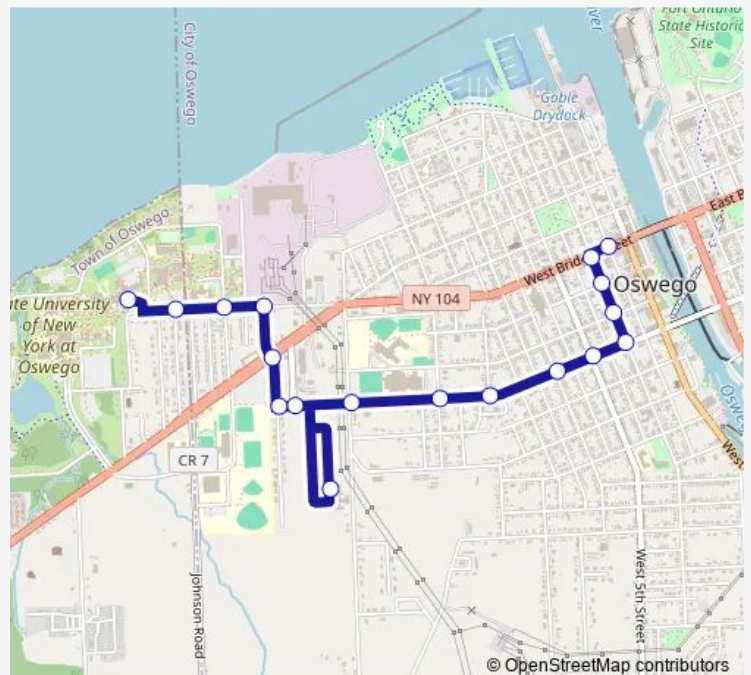

Sunrise Nursing Home

W Utica St & 4th Ave

W Utica St & 5th Ave

5th Ave & Hwy 104

5th Ave & Washington Blvd

Washington Blvd & Sheldon Ave

Washington Blvd & Baylis St

Suny Oswego Campus Center

Route schedule

W Bridge St & W 2nd St — Suny Oswego Campus Center

Monday 07:40-17:00

Tuesday 07:40-17:00

Wednesday 07:40-17:00

Thursday 07:40-17:00

Friday 07:40-17:00

Saturday 08:35-17:55

Sunday —

Route info

Direction: W Bridge St & W 2nd St

Stops: 18

Trip Duration: 0 hour 15 min

Osw2C — College via West Utica

Direction

Suny Oswego Campus Center — W Bridge St & W 2nd St

18 stops

[Open route schedule](#)

Suny Oswego Campus Center

Washington Blvd & Baylis St

Washington Blvd & Sheldon Ave

Washington Blvd & Fifth Ave

5th Ave & Hwy 104

5th Ave & W Utica St