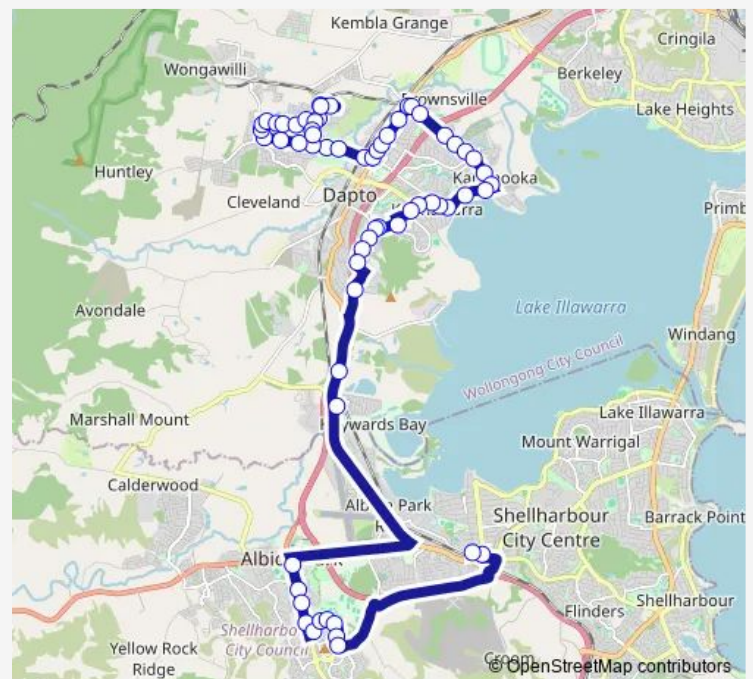

Huxley Dr Opp Ellenborough Pl

Horsley Dr After Greenbrook Pl

Horsley Dr At Parkdale Av

Bong Bong Rd Opp Reed Park

Route schedule

Bong Bong Rd Opp Parkdale Av — Corpus Christi High School, School Grounds, Moore St

Monday	07:15
Tuesday	07:15
Wednesday	07:15
Thursday	07:15
Friday	07:15
Saturday	—
Sunday	—

Route info

Direction: Bong Bong Rd Opp Parkdale Av

Stops: 63

Trip Duration: 1 hour 6 min

Dapto Leagues Club, Bong Bong Rd

Princes Hwy Opp Dapto Mall

Princes Hwy At Baan Baan St

Princes Hwy Opp Jerematta St

Prince Edward Dr Before Yalunga St

Khan Park, Princes Hwy

Prince Edward Dr Before Kanahooka Rd

Kanahooka Rd After Prince Edward Dr

Friday 15:32

Saturday —

Sunday —

Route info

Direction: Corpus Christi High School, School Grounds,
Moore St

Stops: 62

Trip Duration: 0 hour 58 min

Fowlers Rd Before Lakeside Dr