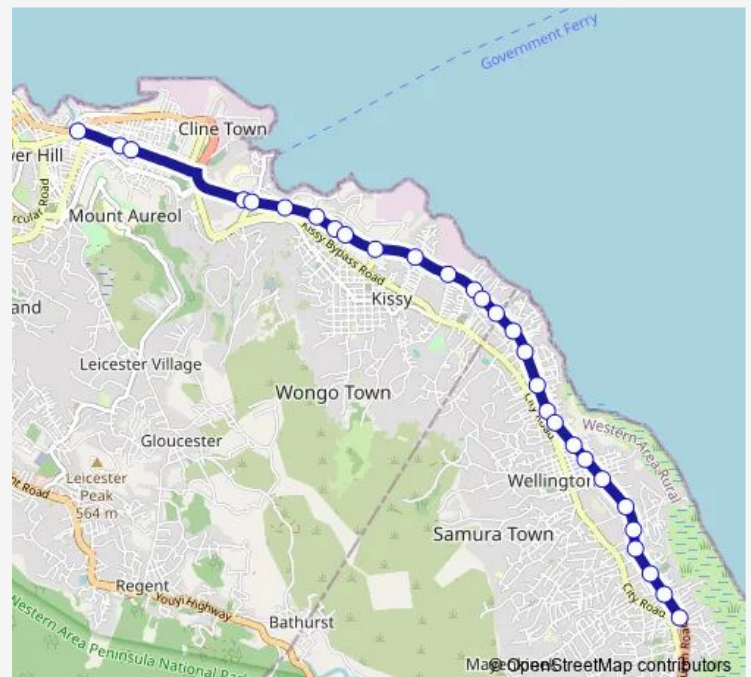

Wesleyan

Grass Field

Brama Lane

Porte Junction

Central Mosque

Mission

Mission

Congo Water Street

Melon Street & Bai Bureh Road

Route schedule

Eastern Police — Calaba Town

Monday 06:48-19:11

Tuesday 06:48-19:11

Wednesday 06:48-19:11

Thursday 06:48-19:11

Friday 06:48-19:11

Saturday 12:57

Sunday 12:57

Route info

Direction: Eastern Police

Stops: 29

Trip Duration: 0 hour 47 min

Eastern Police to Calaba Town

Caulker Street

Maxwell Street & Bai Bureh Road

Slpmb

Choitram

Sayenu Street & Bai Bureh Road

K Step

Poyobar

Calaba Town

Bus time schedules and route maps are available in an offline PDF at busmaps.com. Use the busmaps.com website to see live bus times, train schedule or subway schedule, and step-by-step directions for all public transit in Freetown