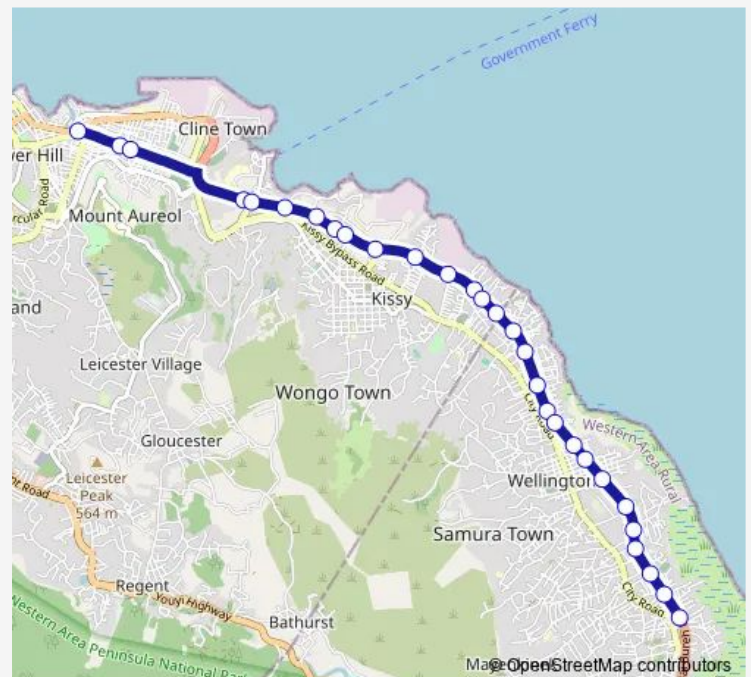

Mission

Congo Water Street

Melon Street & Bai Bureh Road

Route schedule

Eastern Police — Calaba Town

Monday 06:48-19:11

Tuesday 06:48-19:11

Wednesday 06:48-19:11

Thursday 06:48-19:11

Friday 06:48-19:11

Saturday 12:57

Sunday 12:57

Route info

Direction: Eastern Police

Stops: 29

Trip Duration: 0 hour 47 min

Eastern Police to Calaba Town

Caulker Street

Maxwell Street & Bai Bureh Road

Slpmb

Choitram

Sayenu Street & Bai Bureh Road

K Step

Poyobar