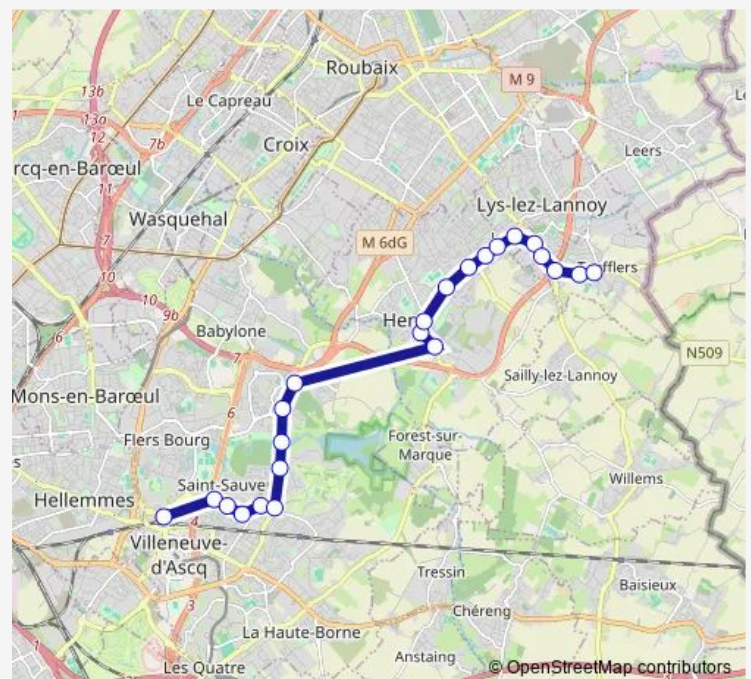

### Direction

Place — Musee Du Terroir

19 stops

[Open route schedule](#)

Place

Mont Saint Bernard

Bon Poste

Meunier

### Route schedule

Place — Musee Du Terroir

Monday 07:05-08:05

Tuesday 07:05-08:05

Wednesday 07:05-08:05

Thursday 07:05-08:05

Friday 07:05-08:05

Saturday —

### Route info

Direction: Place

Stops: 19

Trip Duration: 0 hour 35 min

968 — Toufflers - ST Adrien