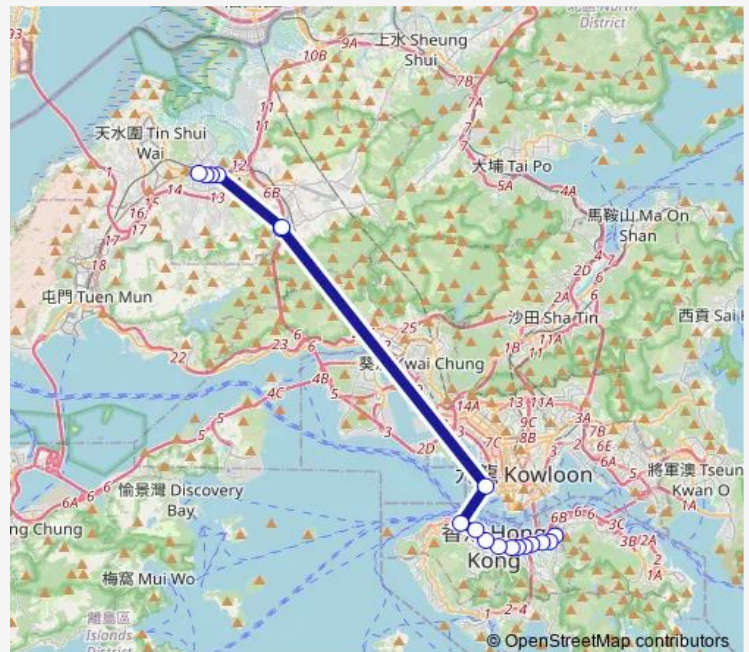

[Ctb] Wing KUT Street, DES Voeux Road Central[[Kmb+Ctb] Wing KUT Street/
Wing KUT Street, DES Voeux Road Central[[Kmb] Wing KUT Street

Route schedule

[Ctb] TIN HAU Station[[Kmb+Ctb] Causeway BAY (TIN HAU) BUS Terminus/
Tin HAU Station[[Kmb] Causeway BAY (TIN HAU) BUS Terminus — [Kmb] Yuen Long (West) BUS Terminus[[Lrtfeeder] Yuen Long West

Monday	06:30-23:10
Tuesday	06:30-23:10
Wednesday	06:30-23:10
Thursday	06:30-23:10
Friday	06:30-23:10
Saturday	06:30-23:40
Sunday	06:30-22:40

Route info

Direction: [Ctb] TIN HAU Station[[Kmb+Ctb] Causeway BAY (TIN HAU) BUS Terminus/
Tin HAU Station[[Kmb] Causeway BAY (TIN HAU) BUS Terminus

Stops: 18

Trip Duration: 1 hour 10 min

[Ctb] Queen Street, Connaught Road West[[Kmb+Ctb] Queen Street/
Queen Street, Connaught Road West[[Kmb] Queen Street

[Ctb] Western Harbour Crossing BUS-BUS Interchange[[Kmb+Ctb] Western Harbour Tunnel BBI/
Western Harbour Crossing BUS-BUS Interchange[[Kmb] Western Harbour Tunnel Bbi