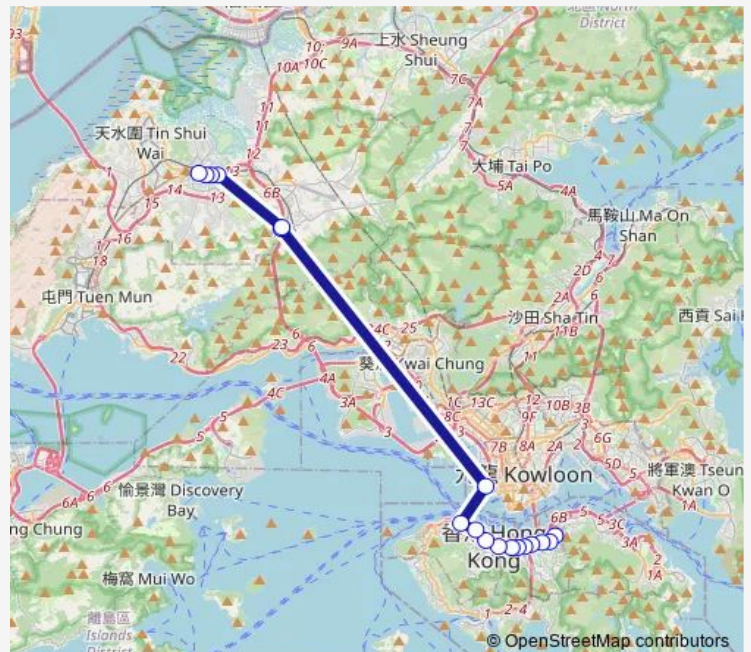

### Route schedule

[Ctb] TIN HAU Station[[Kmb+Ctb] Causeway BAY (TIN HAU) BUS Terminus/<Br>Tin HAU Station[[Kmb] Causeway BAY (TIN HAU) BUS Terminus — [Kmb] Yuen Long (West) BUS Terminus[[Lrtfeeder] Yuen Long West

### Route info

Direction: [Ctb] TIN HAU Station[[Kmb+Ctb] Causeway BAY (TIN HAU) BUS Terminus/<Br>Tin HAU Station[[Kmb] Causeway BAY (TIN HAU) BUS Terminus

Stops: 18

Trip Duration: 1 hour 14 min

[Ctb] Queen Street, Connaught Road West[[Kmb+Ctb] Queen Street/<Br>Queen Street, Connaught Road West[[Kmb] Queen Street