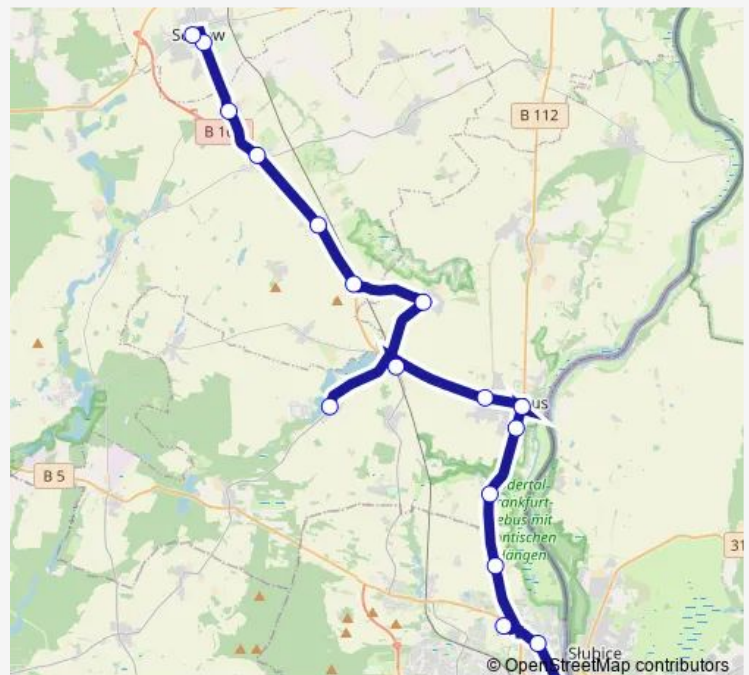

Seelow, Busbahnhof

### Route schedule

Lebus, Schule — Seelow, Busbahnhof

Monday 16:20

Tuesday 16:20

Wednesday 16:20

Thursday 16:20

Friday 16:20

Saturday —

### Route info

Direction: Lebus, Schule

Stops: 13

Trip Duration: 0 hour 40 min

968