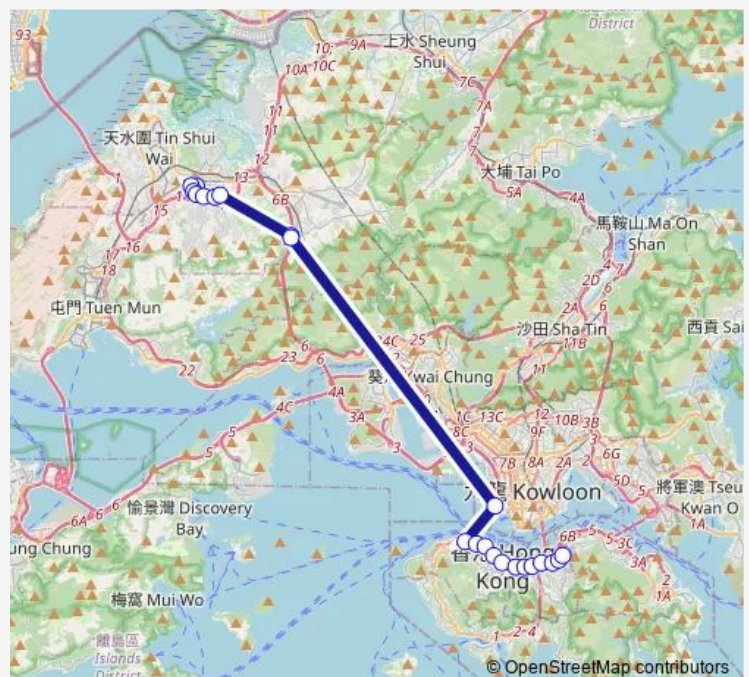

### Route schedule

[Kmb] Yuen Long Park BUS Terminus[[Lrtfeeder] Yuen Long Park — [Ctb] TIN HAU Station[[Kmb+Ctb] Causeway BAY (TIN HAU) BUS Terminus/<Br>Tin HAU Station[[Kmb] Causeway BAY (TIN HAU) BUS Terminus

### Route info

Direction: [Kmb] Yuen Long Park BUS Terminus[[Lrtfeeder] Yuen Long Park

Stops: 22

Trip Duration: 1 hour 23 min

[Ctb] Lippo Centre, Cotton Tree Drive|[Kmb+Ctb] Lippo Centre/<Br>Lippo Centre, Cotton Tree Drive|[Kmb] Lippo Centre