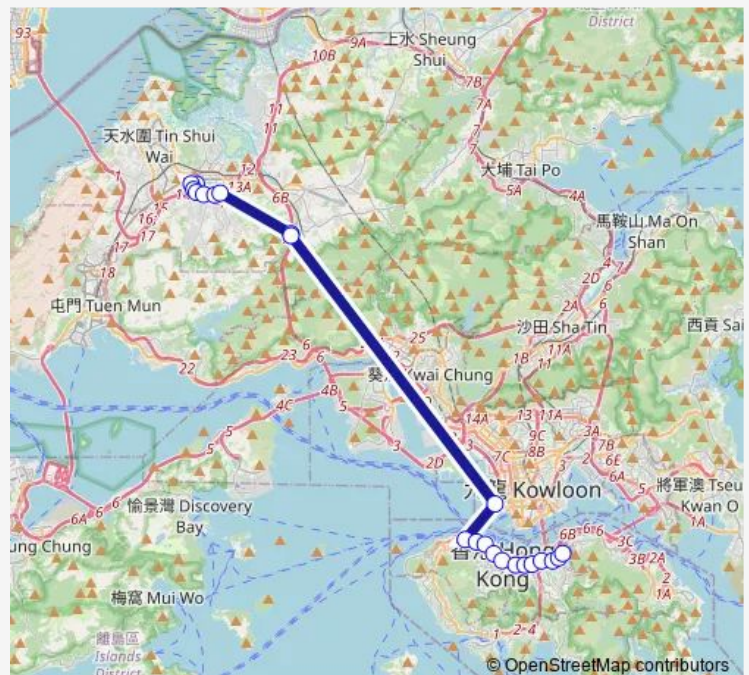

Route schedule

[Kmb] Yuen Long Park BUS Terminus[[Lrtfeeder] Yuen Long Park — [Ctb] TIN HAU Station[[Kmb+Ctb] Causeway BAY (TIN HAU) BUS Terminus/
Tin HAU Station[[Kmb] Causeway BAY (TIN HAU) BUS Terminus

Monday	07:00-07:55
Tuesday	07:00-07:55
Wednesday	07:00-07:55
Thursday	07:00-07:55
Friday	07:00-07:55
Saturday	07:15-07:55
Sunday	—

Route info

Direction: [Kmb] Yuen Long Park BUS Terminus[[Lrtfeeder] Yuen Long Park

Stops: 22

Trip Duration: 1 hour 15 min

[Ctb] Admiralty - Lippo Centre, Cotton Tree Drive|[Kmb+Ctb] Lippo Centre/
Admiralty - Lippo Centre, Cotton Tree Drive|[Kmb] Lippo Centre

[Ctb] Arsenal Street, Hennessy Road|[Kmb+Ctb] Arsenal Street/
Arsenal Street, Hennessy Road|[Kmb] Arsenal Street