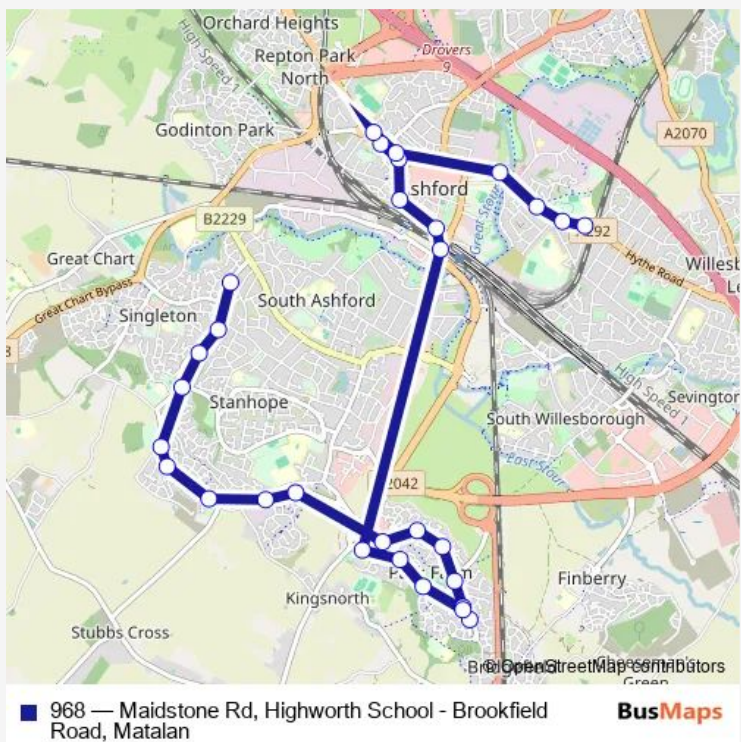

## Bus 968 Maidstone Rd, Highworth School - Brookfield Road, Matalan

[Go to website](#)

**Direction**  
 Millbrook Meadow — The Norton Knatchbull School  
 30 stops  
[Open route schedule](#)

- Millbrook Meadow
- Butt Field Road
- Harvest Way
- Langney Drive
- Brisley Close
- Ploughman's Way
- Haywain Close
- Millbank Road
- Hadrian Gardens
- Tesco Park Farm
- Bluebell Close
- Bell Chapel Close
- Saw Lodge Field
- Acorn Close
- Wood Lane
- Acorn Close
- Reed Crescent
- Hawthorn Road
- Forestall Meadow
- Beaver Road Bridge
- Elwick Road

Route schedule  
 Millbrook Meadow — The Norton Knatchbull School

Monday	07:34
Tuesday	07:34
Wednesday	07:34
Thursday	07:34
Friday	07:34
Saturday	—
Sunday	—

Route info  
 Direction: Millbrook Meadow  
 Stops: 30  
 Trip Duration: 0 hour 54 min

The Norton Knatchbull School

**Direction**

Highworth School — School

34 stops

[Open route schedule](#)

Highworth School

Catholic Church

New Street

## Route info

Direction: Highworth School

Stops: 34

Trip Duration: 0 hour 46 min

Millbrook Meadow

Stour Close

Matalan

Spicer's Hill