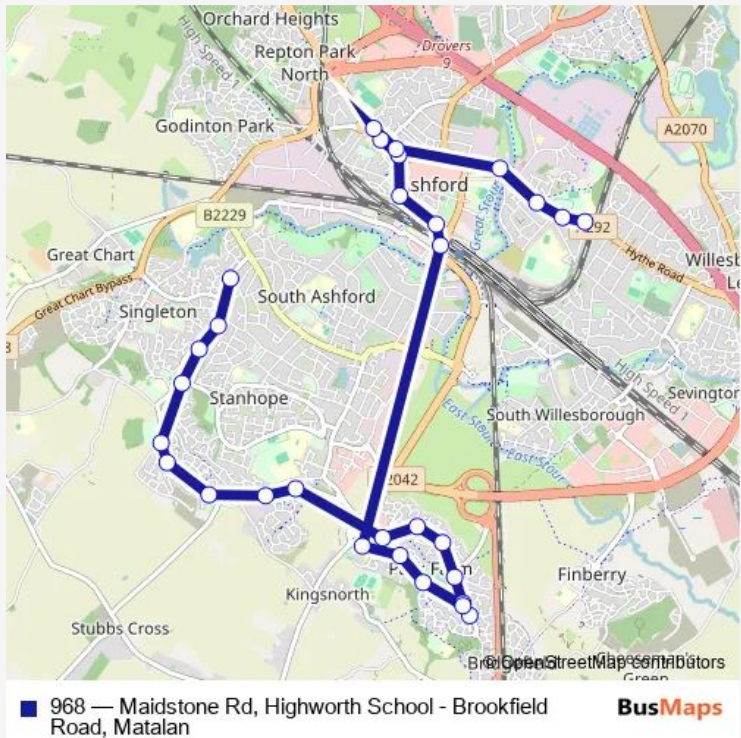

Bus 968 Maidstone Rd, Highworth School - Brookfield Road, Matalan

[Go to website](#)

Direction
 Millbrook Meadow — The Norton Knatchbull School
 30 stops
[Open route schedule](#)

- Millbrook Meadow
- Butt Field Road
- Harvest Way
- Langney Drive
- Brisley Close
- Ploughman's Way
- Haywain Close
- Millbank Road
- Hadrian Gardens
- Tesco Park Farm
- Bluebell Close
- Bell Chapel Close
- Saw Lodge Field
- Acorn Close
- Wood Lane
- Acorn Close
- Reed Crescent
- Hawthorn Road
- Forestall Meadow
- Beaver Road Bridge
- Elwick Road

Route schedule
 Millbrook Meadow — The Norton Knatchbull School

Monday	07:34
Tuesday	07:34
Wednesday	07:34
Thursday	07:34
Friday	07:34
Saturday	—
Sunday	—

Route info
 Direction: Millbrook Meadow
 Stops: 30
 Trip Duration: 0 hour 54 min

Monday 15:55

Tuesday 15:55

Wednesday 15:55

Thursday 15:55

Friday 15:55

Saturday —

Sunday —

Route info

Direction: Highworth School

Stops: 34

Trip Duration: 0 hour 46 min

Millbrook Meadow

Stour Close

Matalan

Spicer's Hill

Oakhurst Corner