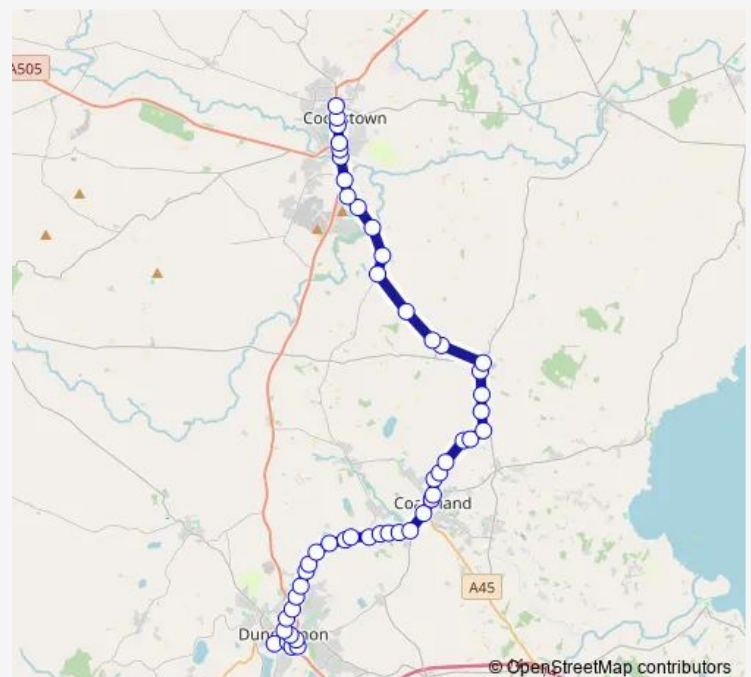

Robinsons Stop

### Route schedule

Dungannon Bus Station — The Arcade

Monday 07:40

Tuesday 07:40

Wednesday 07:40

Thursday 07:40

Friday 07:40

Saturday —

### Route info

Direction: Dungannon Bus Station

Stops: 50

Trip Duration: 0 hour 48 min

Metal Bridge

Church Corner

Coalisland Lineside

Kings Row