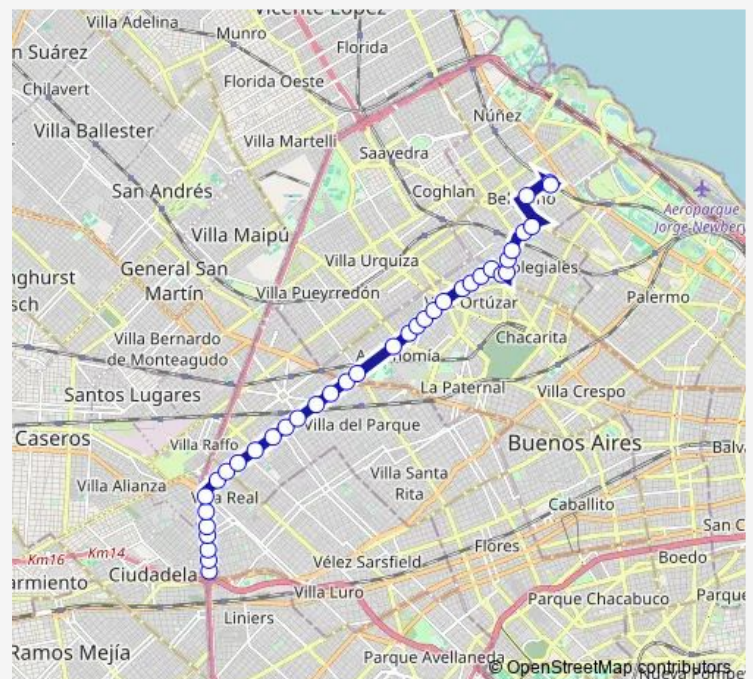

Bus 80E Jnamba080

[Go to website](#)

Direction

10022 PAZ Gral. Av. — 1723 Echeverria

37 stops

[Open route schedule](#)

10022 PAZ Gral. Av.

9806 PAZ Gral. Av.

9624 PAZ Gral. Av.

9352 PAZ Gral. Av.

9222 PAZ Gral. Av.

9010 PAZ Gral. Av.

8830 PAZ Gral. Av.

5508 Beiro Francisco Av.

5314 Beiro Francisco Av.

5152 Beiro Francisco Av.

4848 Beiro Francisco Av.

4510 Beiro Francisco Av.

4314 Beiro Francisco Av.

4050 Beiro Francisco Av.

3668 Beiro Francisco Av.

3408 Beiro Francisco Av.

3114 Beiro Francisco Av.

2944 Beiro Francisco Av.

2208 Beiro Francisco Av.

5316 DE LOS Incas Av.

5108 DE LOS Incas Av.

Route schedule

10022 PAZ Gral. Av. — 1723 Echeverria

Monday 07:33-08:28

Tuesday 07:33-08:28

Wednesday 07:33-08:28

Thursday 07:33-08:28

Friday 07:33-08:28

Saturday —

Sunday —

Route info

Direction: 10022 PAZ Gral. Av.

Stops: 37

Trip Duration: 0 hour 43 min

80E — Jnamba080

BusMaps