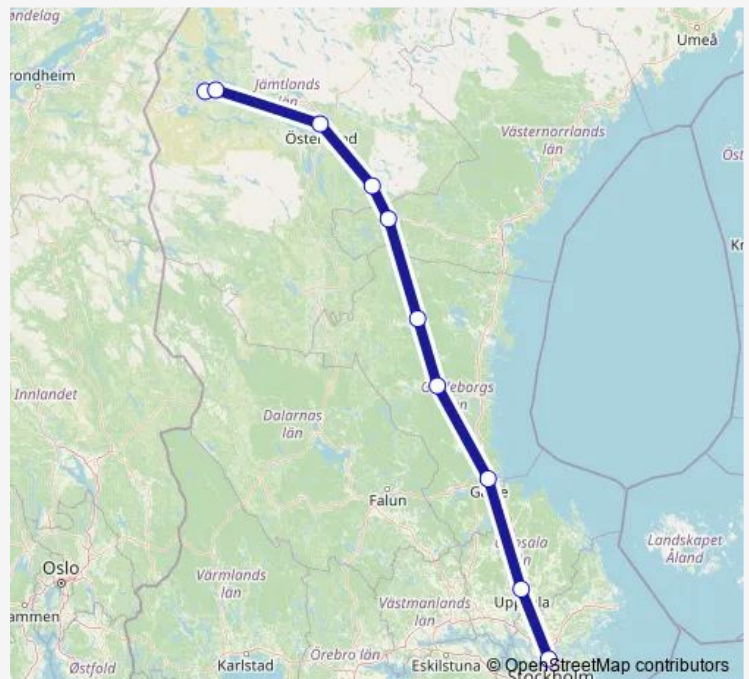

High Speed Rail Service SJ Snabbtåg S3000

[Go to website](#)

Direction

Östersund Centralstation — Stockholm Centralstation

7 stops

[Open route schedule](#)

Östersund Centralstation

Bräcke station

Ånge station

Sundsvall Centralstation

Gävle Centralstation

Uppsala Centralstation

Stockholm Centralstation

Route schedule

Östersund Centralstation — Stockholm Centralstation

Monday 07:44

Tuesday —

Wednesday —

Thursday —

Friday —

Saturday —

Sunday 07:44

Route info

Direction: Östersund Centralstation

Stops: 7

Trip Duration: 6 hour 38 min

■ SJ Snabbtåg S3000