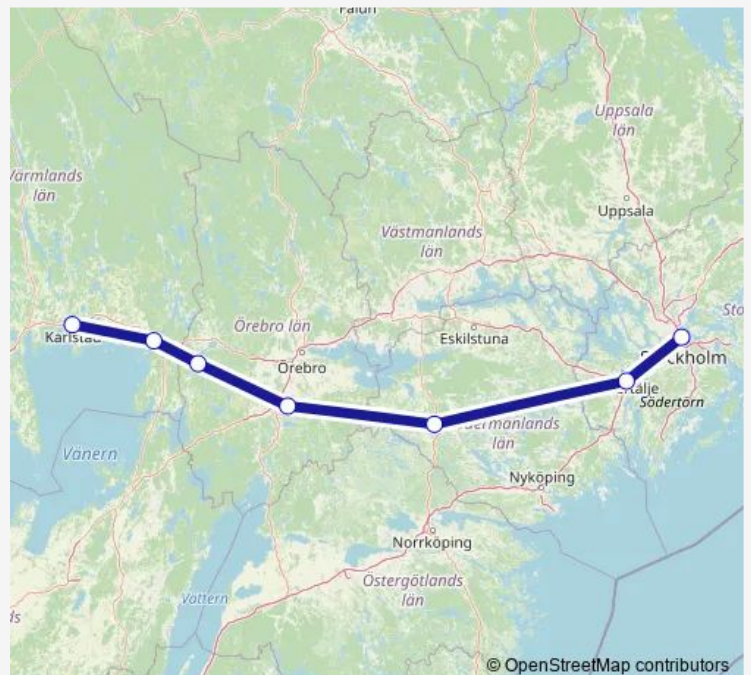

Katrineholm Centralstation

Södertälje Syd station

Stockholm Centralstation

### Route schedule

Karlstad Centralstation — Stockholm Centralstation

Monday	—
Tuesday	—
Wednesday	20:27
Thursday	—
Friday	—
Saturday	—
Sunday	—

### Route info

Direction: Karlstad Centralstation

Stops: 7

Trip Duration: 2 hour 50 min

■ SJ Snabbtåg S3000

**Direction**

undefined — undefined

0 stops