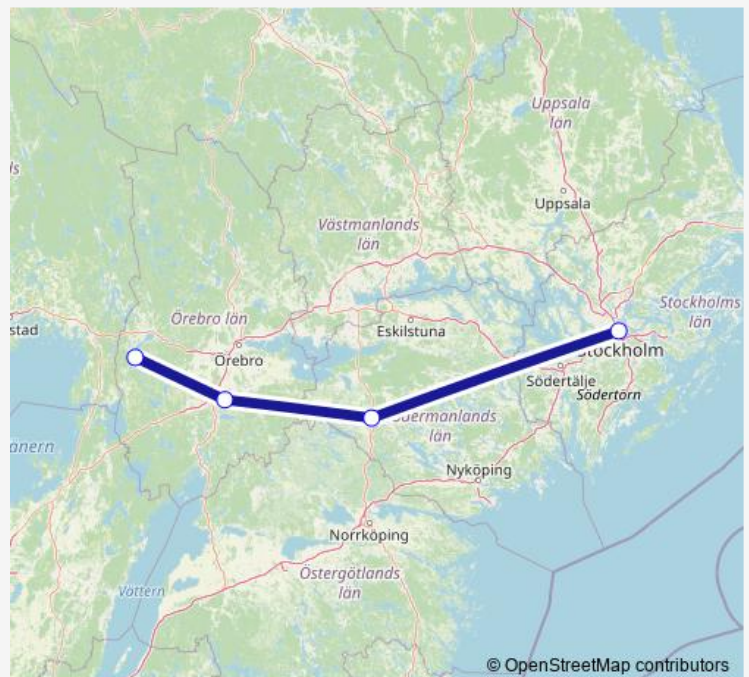

High Speed Rail Service SJ Snabbtåg S3000

[Go to website](#)

Direction

Degerfors station — Stockholm Centralstation

4 stops

[Open route schedule](#)

Degerfors station

Hallsberg station

Katrineholm Centralstation

Stockholm Centralstation

Route schedule

Degerfors station — Stockholm Centralstation

Monday —

Tuesday —

Wednesday —

Thursday —

Friday —

Saturday —

Sunday 21:12

Route info

Direction: Degerfors station

Stops: 4

Trip Duration: 2 hour 12 min

■ SJ Snabbtåg S3000