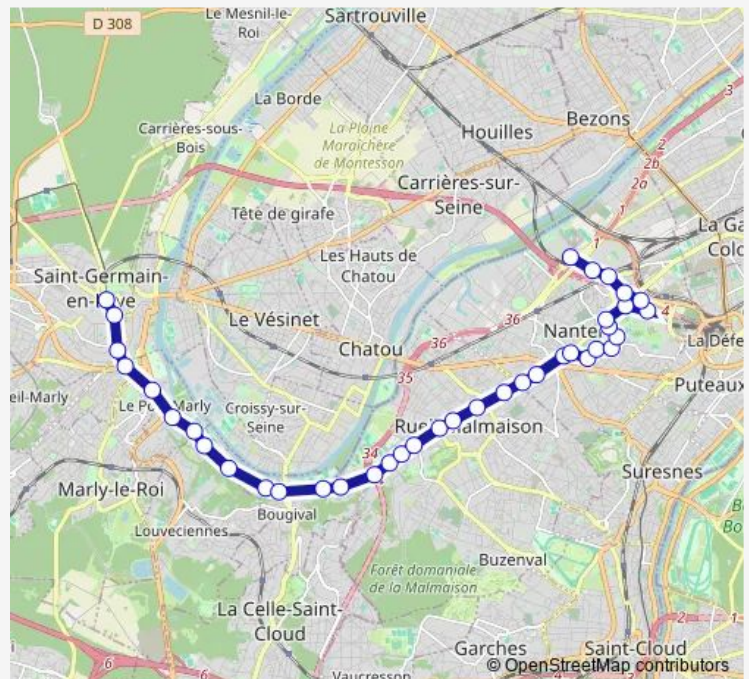

Saturday 05:10-02:30⁺¹

Sunday 05:45-01:30⁺¹

Route info

Direction: Saint-Germain-en-Laye Rer

Stops: 38

Trip Duration: 0 hour 47 min

Boulevard National

Sainte Geneviève

Place de la Boule - Joliot Curie

Sadi Carnot - Joliot Curie

Carriers

Le Chat Perché

Les Champs Pierreux

Liberté

Théâtre des Amandiers

Joliot-Curie - Courbevoie