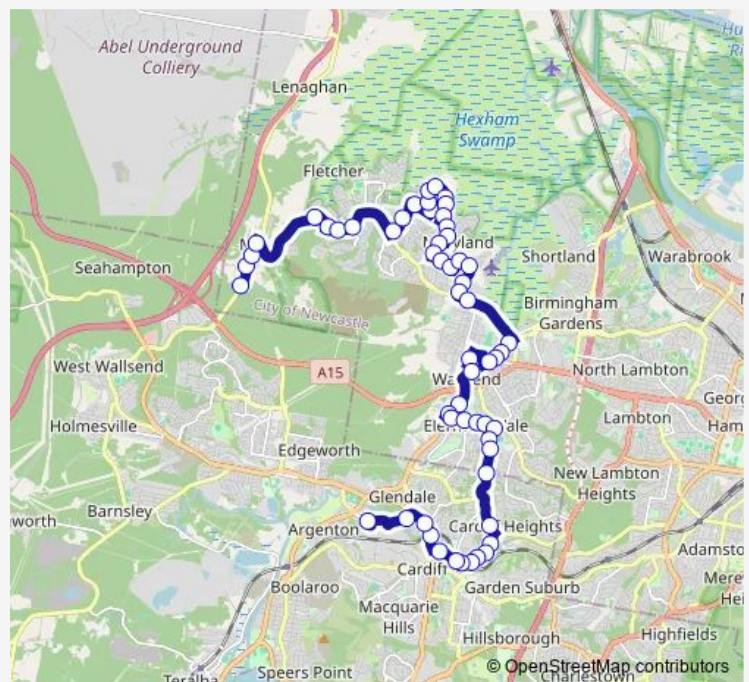

Thursday 05:49-18:49

Friday 05:49-18:49

Saturday 08:18-19:36

Sunday 08:18-18:36

Route info

Direction: 196 Woodford St

Stops: 57

Trip Duration: 0 hour 45 min