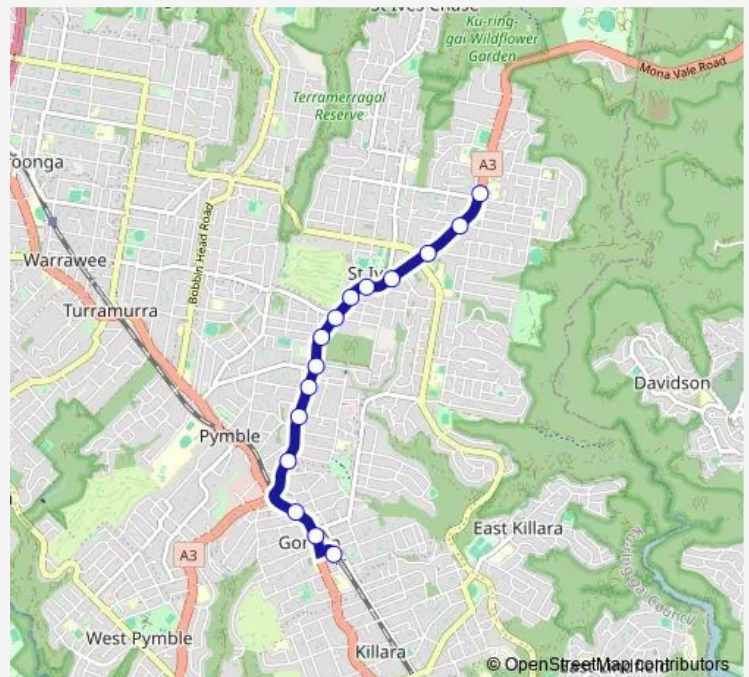

School Bus 259 Brigidine College to Gordon Station

[Go to website](#)

**Direction**

Brigidine College, Mona Vale Rd — Gordon Station, Stand C

15 stops

[Open route schedule](#)

- Brigidine College, Mona Vale Rd
- Mona Vale Rd At Douglas St
- Corpus Christi Catholic Church, Mona Vale Rd
- Mona Vale Rd Before Memorial Av
- Mona Vale Rd Opp St Ives Village Shops
- Mona Vale Rd At Shinfield Av
- Mona Vale Rd At Pentecost Av
- Mona Vale Rd Opp Fairway Av
- Mona Vale Rd Opp Telegraph Rd
- Mona Vale Rd Opp Hope St
- Mona Vale Rd After Woodlands Av
- Mona Vale Rd Before Highlands Av
- Pacific Hwy Opp Merriwa St
- Pacific Hwy Opp Dumaresq St
- Gordon Station, Stand C

Route schedule

Brigidine College, Mona Vale Rd — Gordon Station, Stand C

|           |       |
|-----------|-------|
| Monday    | 15:35 |
| Tuesday   | 15:35 |
| Wednesday | 15:35 |
| Thursday  | 15:35 |
| Friday    | 15:35 |
| Saturday  | —     |
| Sunday    | —     |

Route info

Direction: Brigidine College, Mona Vale Rd

Stops: 15

Trip Duration: 0 hour 16 min

259 — Brigidine College to Gordon Station

259 School Bus time schedules and route maps are available in an offline PDF at [busmaps.com](https://busmaps.com). Use the [busmaps.com](https://busmaps.com) website to see live bus times, train schedule or subway schedule, and step-by-step directions for all public transit in Sydney