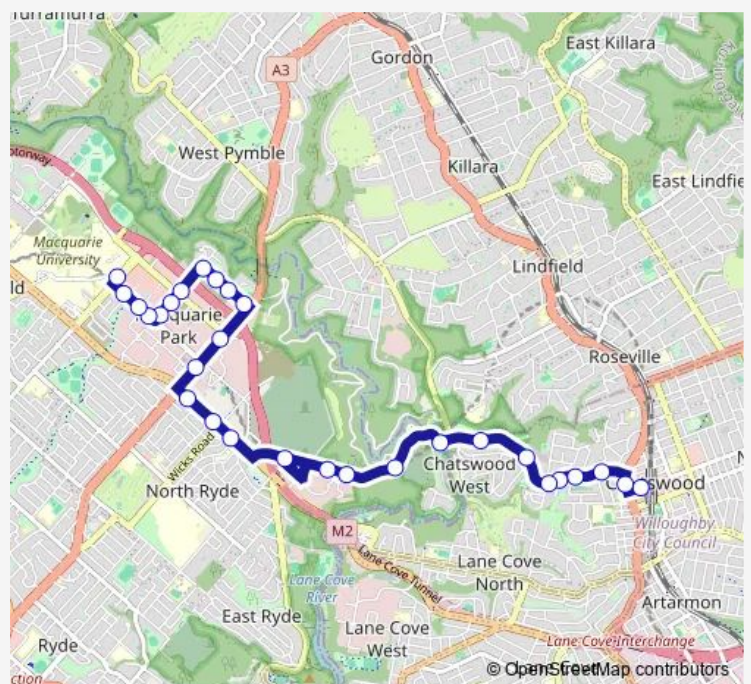

Monday 05:00-23:30

Tuesday 05:00-23:30

Wednesday 05:00-23:30

Thursday 05:00-23:30

Friday 05:00-23:30

Saturday 06:30-22:00

Sunday 08:00-20:00

Route info

Direction: Chatswood Station, Victoria Av, Stand G

Stops: 29

Trip Duration: 0 hour 25 min

259 — Chatswood to Macquarie Park via North Ryde

Fontenoy Rd At Khartoum Rd

Khartoum Rd Before Talavera Rd

Khartoum Rd After Talavera Rd

Khartoum Rd Before Waterloo Rd

Waterloo Rd Opp Khartoum Rd

Waterloo Rd At Byfield St

Macquarie University Station, Waterloo Rd, Stand C

Macquarie University Station, Herring Rd, Stand D

Direction

Macquarie Centre, Stand B — Chatswood Station, Railway St, Stand H

Thursday 05:30-23:03

Friday 05:30-23:03

Saturday 07:00-22:30

Sunday 08:30-20:30

Route info

Direction: Macquarie Centre, Stand B

Stops: 26

Trip Duration: 0 hour 22 min