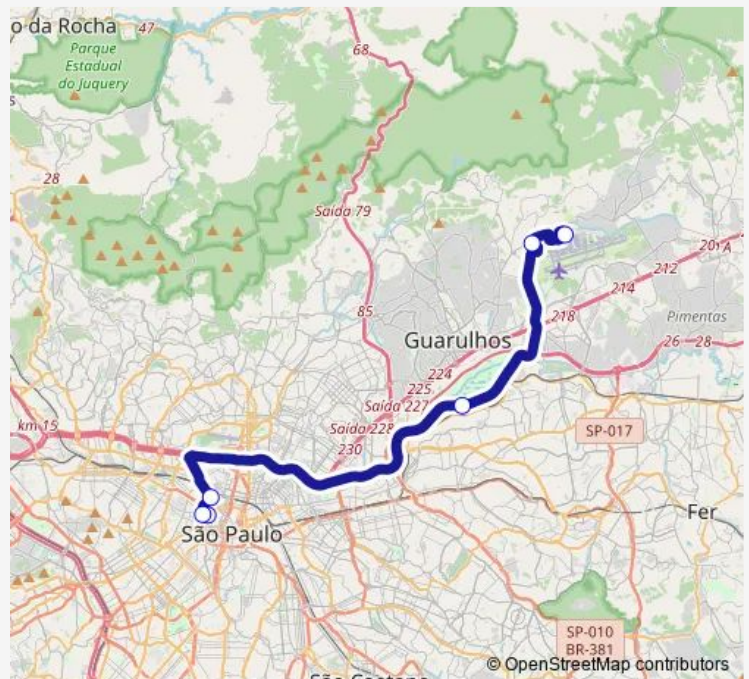

Bus 259 Guarulhos (Aeroporto Internacional de Sao Paulo) / Sao Paulo (Praça da Republica)

[Go to website](#)

Direction

Praça da República, 309 — Aeroporto Internacional, Guarulhos - Sp

6 stops

[Open route schedule](#)

Route info

Direction: Praça da República, 309

Stops: 6

Trip Duration: 0 hour 54 min

■ 259 — Guarulhos (Aeroporto Internacional de Sao Paulo) / Sao Paulo (Praça da Republica) **BusMaps**

Direction

Aeroporto Internacional, Guarulhos - Sp — Rua do Arouche, 25

5 stops

[Open route schedule](#)

Aeroporto Internacional, Guarulhos - Sp

Aeroporto, Rodovia Hélio Smidt

Rodovia Ayrton Senna da Silva, 420

Rua Aurora, 776

Rua do Arouche, 25

Route schedule

Route info

Direction: Aeroporto Internacional, Guarulhos - Sp

Stops: 5

Trip Duration: 0 hour 54 min

259 Bus time schedules and route maps are available in an offline PDF at busmaps.com. Use the busmaps.com website to see live bus times, train schedule or subway schedule, and step-by-step directions for all public transit in Sao Paulo