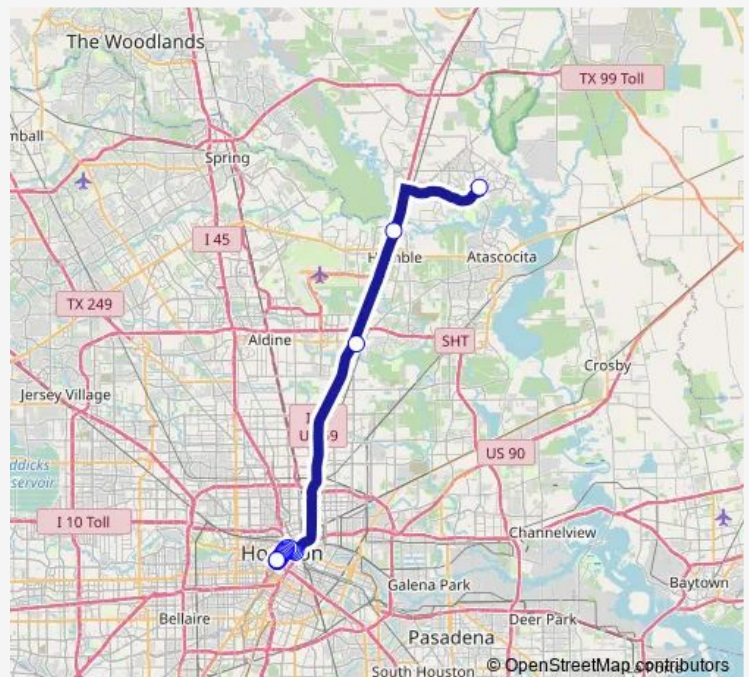

Direction

Kingwood Park & Ride — Jefferson St @ Louisiana St

17 stops

[Open route schedule](#)

Kingwood Park & Ride

Townsen Park & Ride

Eastex Park & Ride

Congress St @ Crawford St

Milam St @ Bell St

Milam St @ Pease St

Milam St @ St Joseph Pkwy

St Joseph Pkwy @ Louisiana St

Jefferson St @ Louisiana St

Route schedule

Kingwood Park & Ride — Jefferson St @ Louisiana St

Monday 09:30-14:30

Tuesday 09:30-14:30

Wednesday 09:30-14:30

Thursday 09:30-14:30

Friday 09:30-14:30

Saturday —

Sunday —

Route info

Direction: Kingwood Park & Ride

Stops: 17

Trip Duration: 0 hour 58 min

Direction

Jefferson St @ Louisiana St — Kingwood Park & Ride

16 stops

[Open route schedule](#)

Jefferson St @ Louisiana St

Travis St @ Leeland St