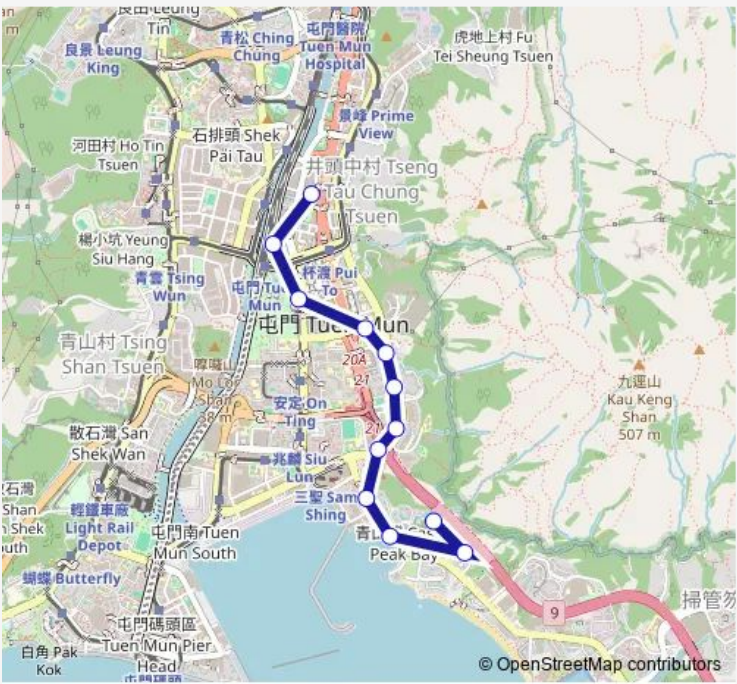

[Open route schedule](#)

- HO Pong Street, Outside Tuen MUN SAN HUI Market
- Tuen MUN Heung SZE WUI Road, Outside Ming WAI Building|Tuen MUN Heung SZE WUI Road, Outside TAK Ching Court|Tuen MUN Heung SZE WUI Road, Near Ming WAI Building
- Tuen MUN Heung SZE WUI Road, Outside Tuen MUN Trend Plaza
- Tuen MUN Heung SZE WUI Road, Outside Tuen MUN Central BUS Terminus
- Tuen Hing Road, Outside YAN OI Polyclinic
- Castle Peak Road-Castle Peak Bay, Outside Block 1, Handsome Court
- CASTLE PEAK ROAD-CASTLE PEAK BAY, OUTSIDE HARVEST GARDEN|CASTLE PEAK ROAD-CAS-TLE PEAK BAY, OUTSIDE HARVEST GARDEN
- Castle Peak Road-Castle Peak Bay, Opposite Chun YU House SAM Shing Estate
- CASTLE PEAL ROAD-OUTSIDE CASTLE PEAK BAY GARDEN
- CASTLE PEAK ROAD-CASTLE PEAK BAY, OUTSIDE SEAVIEW GARDEN|TSING YUNG STREET, OUTSIDE TUEN MUN COURT|TSING YUNG STREET, OUTSIDE SEAVIEW GARDEN
- Tsing Yung Street, Tsing Yung Terrace

Route schedule

HO Pong Street, Outside Tuen MUN SAN HUI Market —  
 Tsing Yung Street, Tsing Yung Terrace

Monday	06:30-18:30
Tuesday	06:30-18:30
Wednesday	06:30-18:30
Thursday	06:30-18:30
Friday	06:30-18:30
Saturday	06:30-18:30
Sunday	06:30-18:30

Route info

Direction: HO Pong Street, Outside Tuen MUN SAN HUI Market

Stops: 11

Trip Duration: 0 hour 15 min

## Direction

Tsing Yung Street, Tsing Yung Terrace — HO Pong Street, Outside Tuen MUN SAN HUI Market

12 stops

[Open route schedule](#)

Tsing Yung Street, Tsing Yung Terrace

CASTLE PEAK ROAD-CASTLE PEAK BAY, OUTSIDE SEAVIEW GARDEN|TSING YUNG STREET, OUTSIDE TUEN MUN COURT|TSING YUNG STREET, OUTSIDE SEAVIEW GARDEN