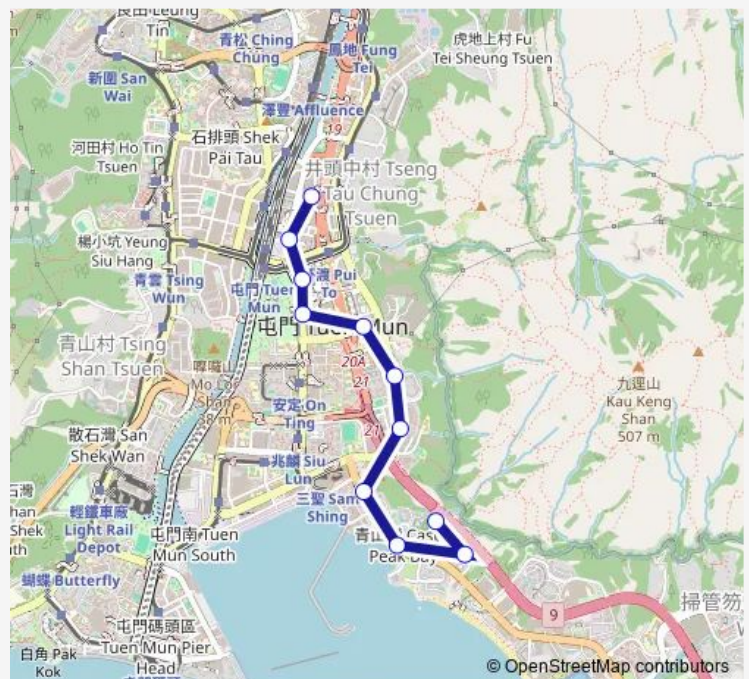

Tsing Yung Street, Tsing Yung Terrace

### Route schedule

HO Pong Street, Outside Tuen MUN SAN HUI Market — Tsing Yung Street, Tsing Yung Terrace

Monday	06:30-18:30
Tuesday	06:30-18:30
Wednesday	06:30-18:30
Thursday	06:30-18:30
Friday	06:30-18:30
Saturday	06:30-18:30
Sunday	06:30-18:30

### Route info

Direction: HO Pong Street, Outside Tuen MUN SAN HUI Market

Stops: 11

Trip Duration: 0 hour 15 min

## Direction

Tsing Yung Street, Tsing Yung Terrace — HO Pong Street, Outside Tuen MUN SAN HUI Market

12 stops

[Open route schedule](#)

Tsing Yung Street, Tsing Yung Terrace

Castle Peak Road-Castle Peak Bay, Outside Seaview Garden|Tsing Yung Street, Outside Tuen MUN Court|Tsing Yung Street, Outside Seaview Garden